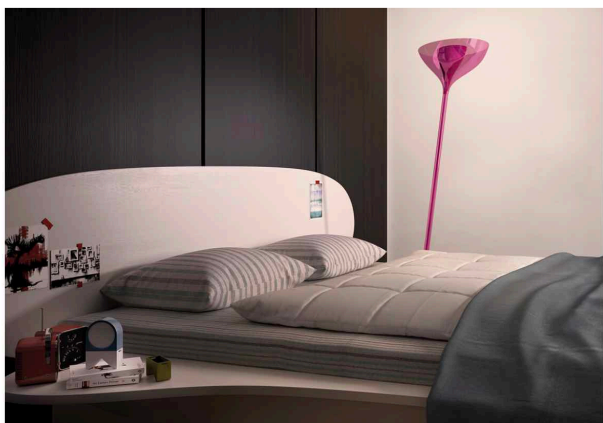

FLOOR FLOOR

FLOOR

BY KUNDALINI

PROJECT	
TYPE	
NOTES	

PRODUCT NAME	Floor Floor
DESIGNER	Karim Rashid
MANUFACTURER	Kundalini
CATEGORY	Floor
MATERIAL	Extruded Plexiglass Spun and laser-cut aluminium reflector
PRODUCT CODE	4-018873AREU (Orange) 4-018873TREU (Transparent) 4-018873BOEU (Fuchsia)
DIMMABLE	No

LIGHT SOURCE	1 x 32W E27 - Fluorescent 1 x 21W E27 - LED
FINISHES	Transparent Orange Fuchsia
IP	20
DIMENSIONS	Ø 45 x 57 (L) x 185 (H) cm
ORIGIN	Italy
WARRANTY	2 Years