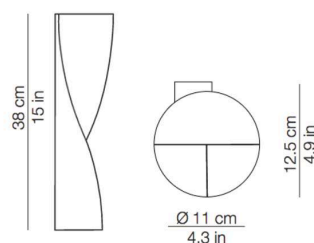

PROJECT	
TYPE	
NOTES	

EVITA WALL

WALL

BY KUNDALINI

PRODUCT NAME	Evita Wall
DESIGNER	AquiliAlberg
MANUFACTURER	Kundalini
CATEGORY	Wall
MATERIAL	Rotational-moulded Polyethylene
PRODUCT CODE	4-155065B (White) 4-155065C (Beige) 4-155065T (Dove-Grey) 4-155065R (Red)

LIGHT SOURCE	Board LED 1 x 18W
FINISHES	White Beige Dove Grey Red
IP	20
DIMENSIONS	Ø 11 x 38 (H) cm
ORIGIN	Italy
WARRANTY	2 Years
DIMMABLE	Phase Cut Dimming