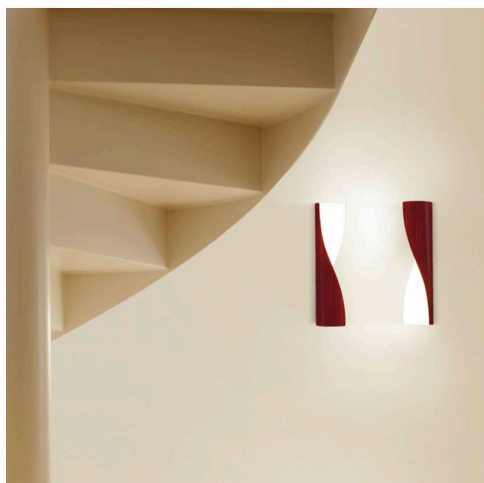

PROJECT	
TYPE	
NOTES	

EVITA WALL

WALL

BY KUNDALINI

PRODUCT NAME	Evita Wall
DESIGNER	AquiliAlberg
MANUFACTURER	Kundalini
CATEGORY	Wall
MATERIAL	Rotational-moulded Polyethylene
PRODUCT CODE	4-155065B (White) 4-155065C (Beige) 4-155065T (Dove-Grey) 4-155065R (Red)

LIGHT SOURCE	Board LED 1 x 18W
FINISHES	White Beige Dove Grey Red
IP	20
DIMENSIONS	Ø 11 x 38 (H) cm
ORIGIN	Italy
WARRANTY	2 Years
DIMMABLE	Phase Cut Dimming