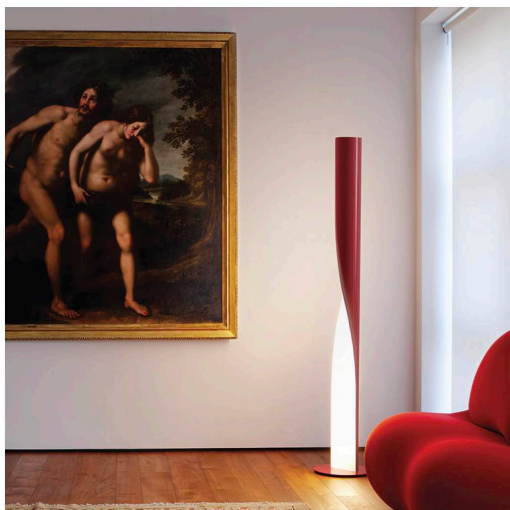

## EVITA FLOOR

FLOOR

BY KUNDALINI

<b>PRODUCT NAME</b>	Evita Floor
<b>DESIGNER</b>	AquiliAlberg
<b>MANUFACTURER</b>	Kundalini
<b>CATEGORY</b>	Floor
<b>MATERIAL</b>	Powder Coated Laser cut metal Structure Opal Methacrylate
<b>PRODUCT CODE</b>	4-K155060B (White) 4-K155060C (Beige) 4-K155060T (Dove-grey) 4-K155060R (Red)
<b>DIMMABLE</b>	Yes - dimmer included