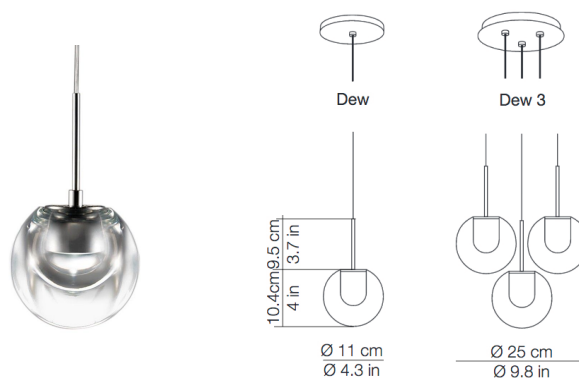

PROJECT	
TYPE	
NOTES	

DEW

SUSPENSION

BY KUNDALINI

PRODUCT NAME	Dew
DESIGNER	Emmanuel Babled
MANUFACTURER	Kundalini
CATEGORY	Suspension
MATERIAL	Glass / Aluminium Heat Sink
PRODUCT CODE	Ø 11: 4 -0451291EU Ø 25: 4 -0451293EU

LIGHT SOURCE	Ø 11: Board LED 1 x 4.2W Ø 25: Board LED 3 x 4.2W
LUMENS	Ø 11: 320 Ø 25: 960
FINISHES	Transparent
IP	20
DIMENSIONS	Ø 11 cm Ø 25 cm
ORIGIN	Italy
WARRANTY	2 Years