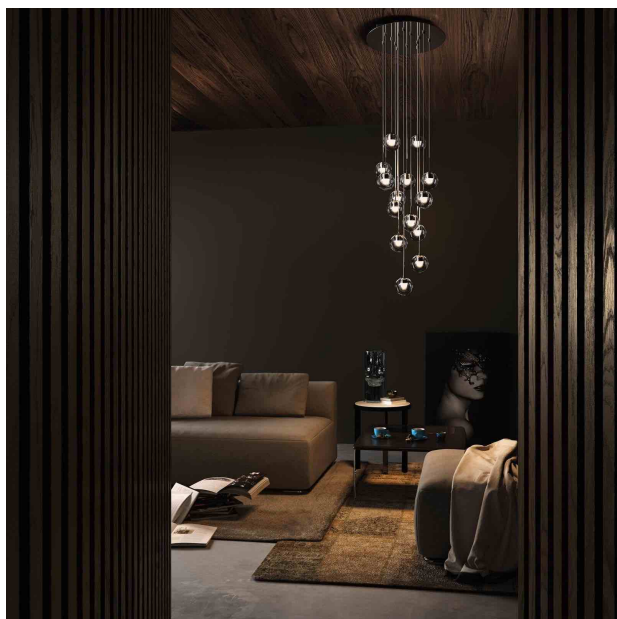

PROJECT	
TYPE	
NOTES	

DEW

SUSPENSION

BY KUNDALINI

PRODUCT NAME	Dew
DESIGNER	Emmanuel Babled
MANUFACTURER	Kundalini
CATEGORY	Suspension
MATERIAL	Glass / Aluminium Heat Sink
PRODUCT CODE	Ø 11: 4 -0451291EU Ø 25: 4 -0451293EU

LIGHT SOURCE	Ø 11: Board LED 1 x 4.2W Ø 25: Board LED 3 x 4.2W
LUMENS	Ø 11: 320 Ø 25: 960
FINISHES	Transparent
IP	20
DIMENSIONS	Ø 11 cm Ø 25 cm
ORIGIN	Italy
WARRANTY	2 Years