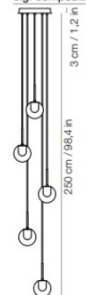

PROJECT	
TYPE	
NOTES	

DEW

SUSPENSION

BY KUNDALINI

e.g. composition / es. composizione

round canopy / rosone rotondo

square canopy / rosone quadrato

PRODUCT NAME	Dew Dew 3 Dew 5	LIGHT SOURCE	Dew: LED 1 x 4.2W Dew 3: LED 3 x 4.3W Dew 5: LED 5 x 4.2W
DESIGNER	Emmanuel Babled	FINISHES	Transparent
MANUFACTURER	Kundalini	IP	20
MATERIAL	Glass Aluminium Heat Sink	DIMENSIONS	Ø 11 x 250 (H) cm Ø 25 x 250 (H) cm Ø 20 x 250 (H) cm
CATEGORY	Suspension	ORIGIN	Italy
PRODUCT CODE	Dew: 4-0451291EU Dew 3: 4-0451293EU Dew 5: 4-DEW5LT	WARRANTY	2 Years
DIMMABLE	Phase Cut Dimming		