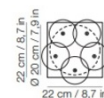

PROJECT	
TYPE	
NOTES	

DEW

SUSPENSION

BY KUNDALINI

e.g. composition / es. composizione

round canopy / rosone rotondo

square canopy / rosone quadrato

PRODUCT NAME	Dew Dew 3 Dew 5	LIGHT SOURCE	Dew: LED 1 x 4.2W Dew 3: LED 3 x 4.3W Dew 5: LED 5 x 4.2W
DESIGNER	Emmanuel Babled	FINISHES	Transparent
MANUFACTURER	Kundalini	IP	20
MATERIAL	Glass Aluminium Heat Sink	DIMENSIONS	Ø 11 x 250 (H) cm Ø 25 x 250 (H) cm Ø 20 x 250 (H) cm
CATEGORY	Suspension	ORIGIN	Italy
PRODUCT CODE	Dew: 4-0451291EU Dew 3: 4-0451293EU Dew 5: 4-DEW5LT	WARRANTY	2 Years
DIMMABLE	Phase Cut Dimming		