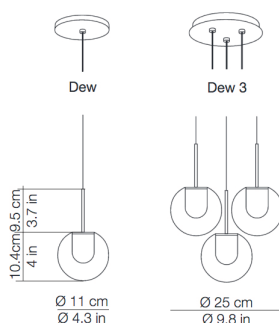

PROJECT	
TYPE	
NOTES	

DEW

SUSPENSION

BY KUNDALINI

e.g. composition / es. composizione

round canopy / rosone rotondo

square canopy / rosone quadrato

PRODUCT NAME	Dew Dew 3 Dew 5	LIGHT SOURCE	Dew: LED 1 x 4.2W Dew 3: LED 3 x 4.3W Dew 5: LED 5 x 4.2W
DESIGNER	Emmanuel Babled	FINISHES	Transparent
MANUFACTURER	Kundalini	IP	20
MATERIAL	Glass Aluminium Heat Sink	DIMENSIONS	Ø 11 x 250 (H) cm Ø 25 x 250 (H) cm Ø 20 x 250 (H) cm
CATEGORY	Suspension	ORIGIN	Italy
PRODUCT CODE	Dew: 4-0451291EU Dew 3: 4-0451293EU Dew 5: 4-DEW5LT	WARRANTY	2 Years
DIMMABLE	Phase Cut Dimming		