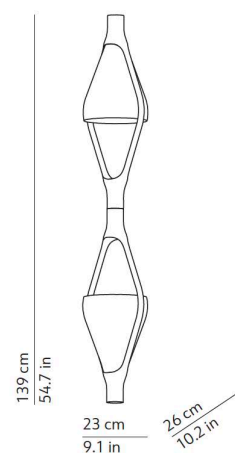

## VICE VERSA SUSPENSION SUSPENSION

BY KUNDALINI

<b>PRODUCT NAME</b>	Vice Versa Suspension
<b>DESIGNER</b>	N/A
<b>MANUFACTURER</b>	Kundalini
<b>CATEGORY</b>	Suspension
<b>MATERIAL</b>	Mouth-blown Glass
<b>PRODUCT CODE</b>	4-K370280GA 4-K370280GF
<b>DIMMABLE</b>	Dependant on bulb

<b>LIGHT SOURCE</b>	1 x 6.5W - 2700K - 800lm
<b>FINISHES</b>	Amber   Grey
<b>IP</b>	20
<b>DIMENSIONS</b>	∅ 23 x 69 (H) cm   139 (H) cm
<b>ORIGIN</b>	Italy
<b>CRI</b>	90+