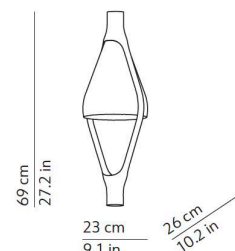

## VICE VERSA SUSPENSION SUSPENSION

BY KUNDALINI

<b>PRODUCT NAME</b>	Vice Versa Suspension
<b>DESIGNER</b>	N/A
<b>MANUFACTURER</b>	Kundalini
<b>CATEGORY</b>	Suspension
<b>MATERIAL</b>	Mouth-blown Glass
<b>PRODUCT CODE</b>	4-K370280GA 4-K370280GF
<b>DIMMABLE</b>	Dependant on bulb

<b>LIGHT SOURCE</b>	1 x 6.5W - 2700K - 800lm
<b>FINISHES</b>	Amber   Grey
<b>IP</b>	20
<b>DIMENSIONS</b>	∅ 23 x 69 (H) cm   139 (H) cm
<b>ORIGIN</b>	Italy
<b>CRI</b>	90+