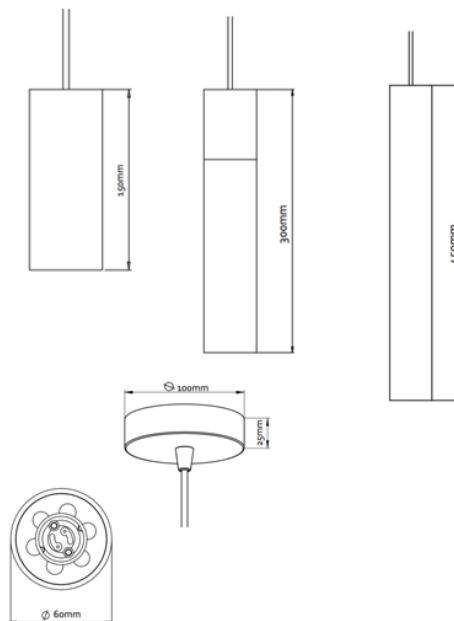

PROJECT	
TYPE	
NOTES	

ROEST VERTICAL

SUSPENSION

BY KARVEN

PRODUCT NAME	Roest Vertical
DESIGNER	Karven
MANUFACTURER	Karven
PRODUCT RANGE	Roest
CATEGORY	Suspension
MATERIAL	Steel
PRODUCT CODE	150mm: 8-11 300mm: 8-12 450mm: 8-13

LIGHT SOURCE	LED Gu10 Max 10W
LUMEN OUTPUT	Dependent on bulb
FINISHES	Rust
DIMENSIONS	Ø 60 x 150 (H) mm Ø 60 x 300 (H) mm Ø 60 x 450 (H) mm
IP	20
ORIGIN	The Netherlands
WARRANTY	1 Year