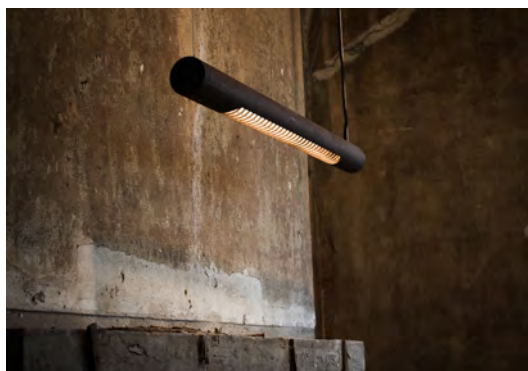

PROJECT	
TYPE	
NOTES	

ROEST HORIZONTAL

SUSPENSION

BY GRAYPANTS

PRODUCT NAME	Roest Horizontal	
DESIGNER	Graypants	
MANUFACTURER	Graypants	
PRODUCT RANGE	Roest	
CATEGORY	Suspension	
MATERIAL	Naturally rusted steel Zinc	
PRODUCT CODE	Rust: 8-15 (750mm) 8-16 (1500mm)	Zinc: 8-24 (750mm) 8-25 (1500mm)

LIGHT SOURCE	750mm: 14.4W LED, 2700K, 230V 1500mm: 14.4W LED, 2700K, 230V	
FINISHES	Rust	Zinc
DIMENSIONS	750 x 2000 (H) mm 1500 x 2000 (H) mm	
IP	20	
ORIGIN	The Netherlands	
WARRANTY	1 Year	
DIMMABLE	Yes	