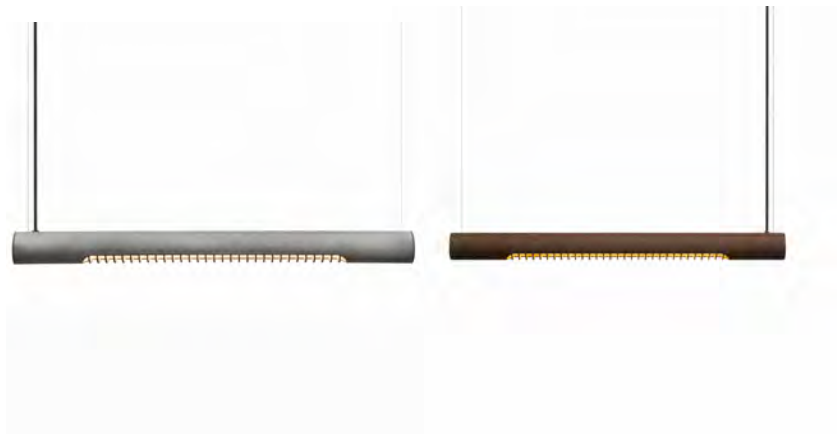

PROJECT	
TYPE	
NOTES	

ROEST HORIZONTAL

SUSPENSION

BY GRAYPANTS

PRODUCT NAME	Roest Horizontal	
DESIGNER	Graypants	
MANUFACTURER	Graypants	
PRODUCT RANGE	Roest	
CATEGORY	Suspension	
MATERIAL	Naturally rusted steel Zinc	
PRODUCT CODE	Rust: 8-15 (750mm) 8-16 (1500mm)	Zinc: 8-24 (750mm) 8-25 (1500mm)

LIGHT SOURCE	750mm: 14.4W LED, 2700K, 230V 1500mm: 14.4W LED, 2700K, 230V	
FINISHES	Rust	Zinc
DIMENSIONS	750 x 2000 (H) mm 1500 x 2000 (H) mm	
IP	20	
ORIGIN	The Netherlands	
WARRANTY	1 Year	
DIMMABLE	Yes	