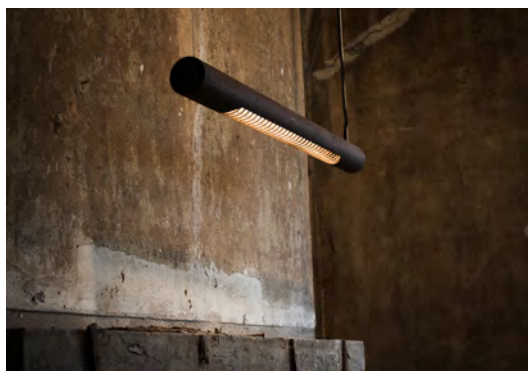

## ROEST HORIZONTAL

SUSPENSION

BY GRAYPANTS

<b>PRODUCT NAME</b>	Roest Horizontal	
<b>DESIGNER</b>	Graypants	
<b>MANUFACTURER</b>	Graypants	
<b>PRODUCT RANGE</b>	Roest	
<b>CATEGORY</b>	Suspension	
<b>MATERIAL</b>	Naturally rusted steel Zinc	
<b>PRODUCT CODE</b>	Rust: 8-15 (750mm) 8-16 (1500mm)	Zinc: 8-24 (750mm) 8-25 (1500mm)

<b>LIGHT SOURCE</b>	750mm: 14.4W LED, 2700K, 230V 1500mm: 14.4W LED, 2700K, 230V	
<b>FINISHES</b>	Rust	Zinc
<b>DIMENSIONS</b>	750 x 2000 (H) mm 1500 x 2000 (H) mm	
<b>IP</b>	20	
<b>ORIGIN</b>	The Netherlands	
<b>WARRANTY</b>	1 Year	
<b>DIMMABLE</b>	Yes	