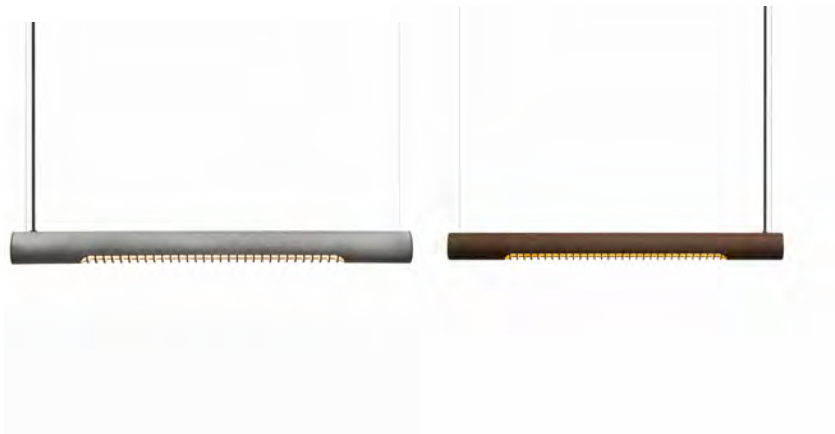

## ROEST HORIZONTAL

SUSPENSION

BY GRAYPANTS

<b>PRODUCT NAME</b>	Roest Horizontal	
<b>DESIGNER</b>	Graypants	
<b>MANUFACTURER</b>	Graypants	
<b>PRODUCT RANGE</b>	Roest	
<b>CATEGORY</b>	Suspension	
<b>MATERIAL</b>	Naturally rusted steel Zinc	
<b>PRODUCT CODE</b>	Rust: 8-15 (750mm) 8-16 (1500mm)	Zinc: 8-24 (750mm) 8-25 (1500mm)

<b>LIGHT SOURCE</b>	750mm: 14.4W LED, 2700K, 230V 1500mm: 14.4W LED, 2700K, 230V	
<b>FINISHES</b>	Rust	Zinc
<b>DIMENSIONS</b>	750 x 2000 (H) mm 1500 x 2000 (H) mm	
<b>IP</b>	20	
<b>ORIGIN</b>	The Netherlands	
<b>WARRANTY</b>	1 Year	
<b>DIMMABLE</b>	Yes	