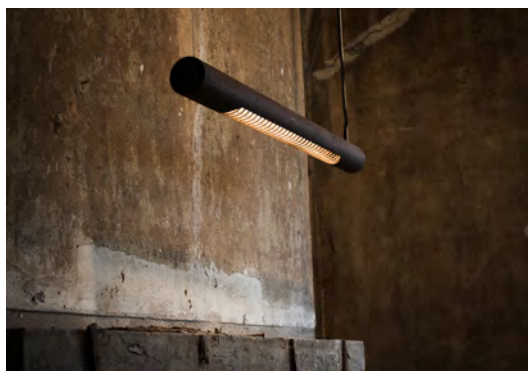

PROJECT	
TYPE	
NOTES	

ROEST HORIZONTAL

SUSPENSION

BY GRAYPANTS

PRODUCT NAME	Roest Horizontal	
DESIGNER	Graypants	
MANUFACTURER	Graypants	
PRODUCT RANGE	Roest	
CATEGORY	Suspension	
MATERIAL	Naturally rusted steel Zinc	
PRODUCT CODE	Rust: 8-15 (750mm) 8-16 (1500mm)	Zinc: 8-24 (750mm) 8-25 (1500mm)

LIGHT SOURCE	750mm: 2 x 5W LED 220 - 240V 1500mm: 4 x 8.6W LED 220 - 240V	
FINISHES	Rust	Zinc
DIMENSIONS	750 x 2000 (H) mm 1500 x 2000 (H) mm	
IP	20	
ORIGIN	The Netherlands	
WARRANTY	1 Year	
DIMMABLE	Yes	