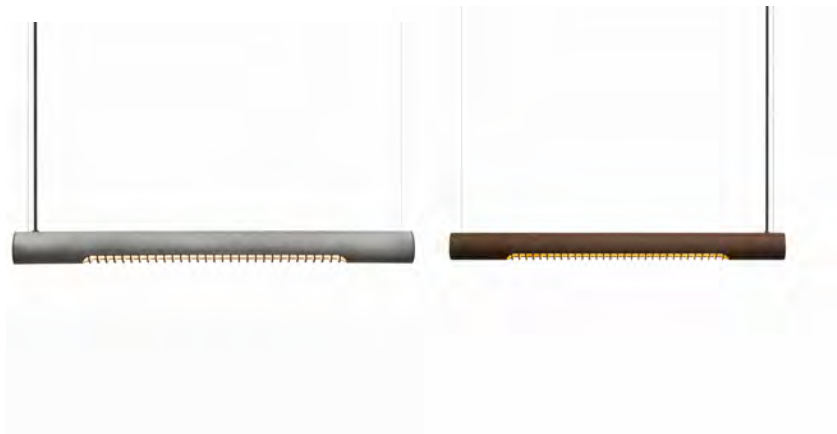

PROJECT	
TYPE	
NOTES	

ROEST HORIZONTAL

SUSPENSION

BY GRAYPANTS

PRODUCT NAME	Roest Horizontal	
DESIGNER	Graypants	
MANUFACTURER	Graypants	
PRODUCT RANGE	Roest	
CATEGORY	Suspension	
MATERIAL	Naturally rusted steel Zinc	
PRODUCT CODE	Rust: 8-15 (750mm) 8-16 (1500mm)	Zinc: 8-24 (750mm) 8-25 (1500mm)

LIGHT SOURCE	750mm: 2 x 5W LED 220 - 240V 1500mm: 4 x 8.6W LED 220 - 240V	
FINISHES	Rust	Zinc
DIMENSIONS	750 x 2000 (H) mm 1500 x 2000 (H) mm	
IP	20	
ORIGIN	The Netherlands	
WARRANTY	1 Year	
DIMMABLE	Yes	