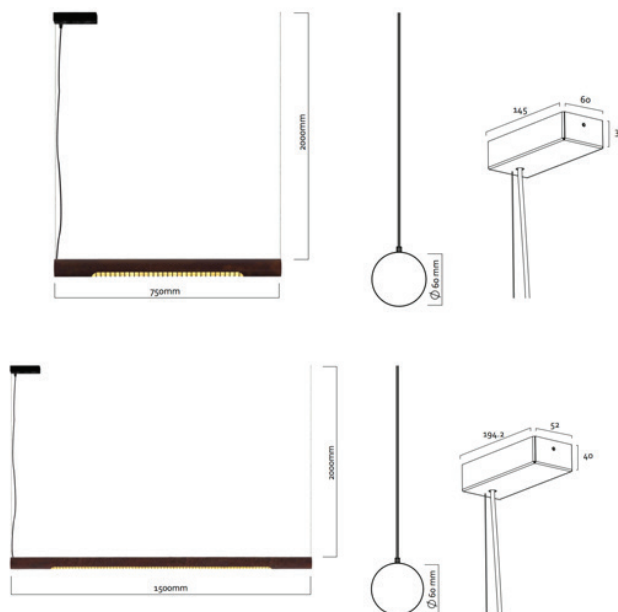

ROEST HORIZONTAL

SUSPENSION

BY GRAYPANTS

PROJECT	
TYPE	
NOTES	

PRODUCT NAME	Roest Horizontal
DESIGNER	Graypants
MANUFACTURER	Graypants
PRODUCT RANGE	Roest
CATEGORY	Suspension
MATERIAL	Naturally rusted steel
PRODUCT CODE	750mm: 8-15 1500mm: 8-16

LIGHT SOURCE	750mm: 2 x 5W LED 220 - 240V 1500mm: 4 x 8.6W LED 220 - 240V
LUMEN OUTPUT	750mm: 1337 lm 1500mm: 1320 lm
FINISHES	Rust
DIMENSIONS	750 x 2000 (H) mm 1500 x 2000 (H) mm
IP	20
ORIGIN	The Netherlands
WARRANTY	1 Year