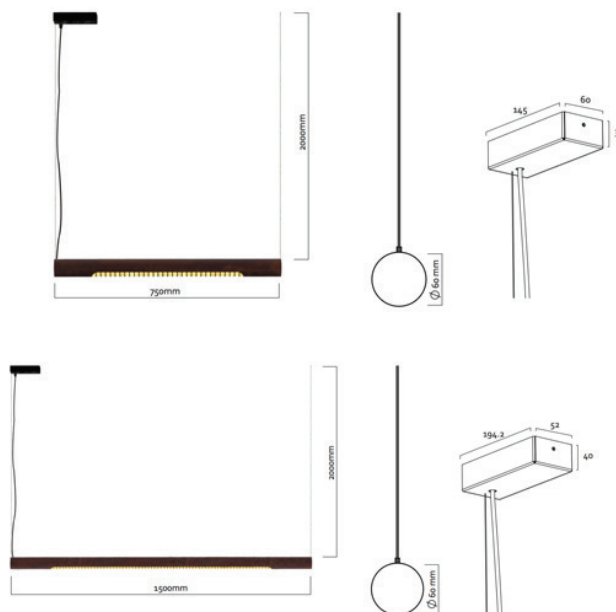

ROEST HORIZONTAL

SUSPENSION

BY KARVEN

| | |
|----------------|--|
| PROJECT | |
| TYPE | |
| NOTES | |

| | |
|----------------------|-----------------------------|
| PRODUCT NAME | Roest Horizontal |
| DESIGNER | Karven |
| MANUFACTURER | Karven |
| PRODUCT RANGE | Roest |
| CATEGORY | Suspension |
| MATERIAL | Naturally rusted steel |
| PRODUCT CODE | 750mm: 8-15 1500mm: 8-16 |

| | |
|---------------------|---|
| LIGHT SOURCE | 750mm: 2 x 5W LED 220 - 240V 1500mm: 4 x 8.6W LED 220 - 240V |
| LUMEN OUTPUT | 750mm: 1337 lm 1500mm: 1320 lm |
| FINISHES | Rust |
| DIMENSIONS | 750 x 2000 (H) mm 1500 x 2000 (H) mm |
| IP | 20 |
| ORIGIN | The Netherlands |
| WARRANTY | 1 Year |