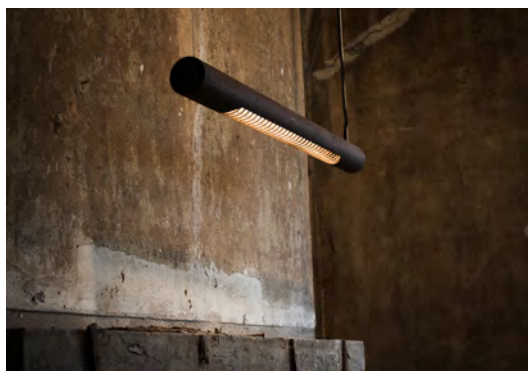

PROJECT	
TYPE	
NOTES	

ROEST HORIZONTAL

SUSPENSION

BY GRAYPANTS

PRODUCT NAME	Roest Horizontal	
DESIGNER	Graypants	
MANUFACTURER	Graypants	
PRODUCT RANGE	Roest	
CATEGORY	Suspension	
MATERIAL	Naturally rusted steel	Zinc
PRODUCT CODE	Rust: 8-15 (750mm) 8-16 (1500mm)	Zinc: 8-24 (750mm) 8-25 (1500mm)

LIGHT SOURCE	750mm: 2 x 5W LED 220 - 240V 1500mm: 4 x 8.6W LED 220 - 240V	
FINISHES	Rust	Zinc
DIMENSIONS	Ø 60 x 750 (L) x 2000 (H) mm Ø 60 x 1500 (L) x 2000 (H) mm	
IP	20	
ORIGIN	The Netherlands	
WARRANTY	1 Year	