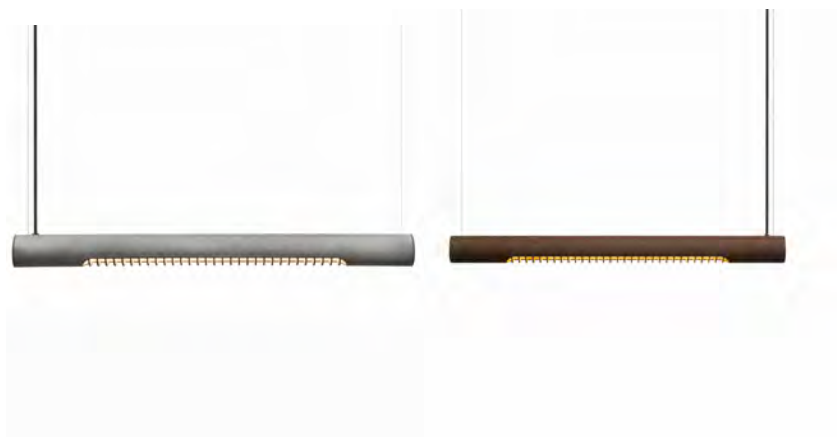

PROJECT	
TYPE	
NOTES	

ROEST HORIZONTAL

SUSPENSION

BY GRAYPANTS

PRODUCT NAME	Roest Horizontal	
DESIGNER	Graypants	
MANUFACTURER	Graypants	
PRODUCT RANGE	Roest	
CATEGORY	Suspension	
MATERIAL	Naturally rusted steel	Zinc
PRODUCT CODE	Rust: 8-15 (750mm) 8-16 (1500mm)	Zinc: 8-24 (750mm) 8-25 (1500mm)

LIGHT SOURCE	750mm: 2 x 5W LED 220 - 240V 1500mm: 4 x 8.6W LED 220 - 240V	
FINISHES	Rust	Zinc
DIMENSIONS	Ø 60 x 750 (L) x 2000 (H) mm Ø 60 x 1500 (L) x 2000 (H) mm	
IP	20	
ORIGIN	The Netherlands	
WARRANTY	1 Year	