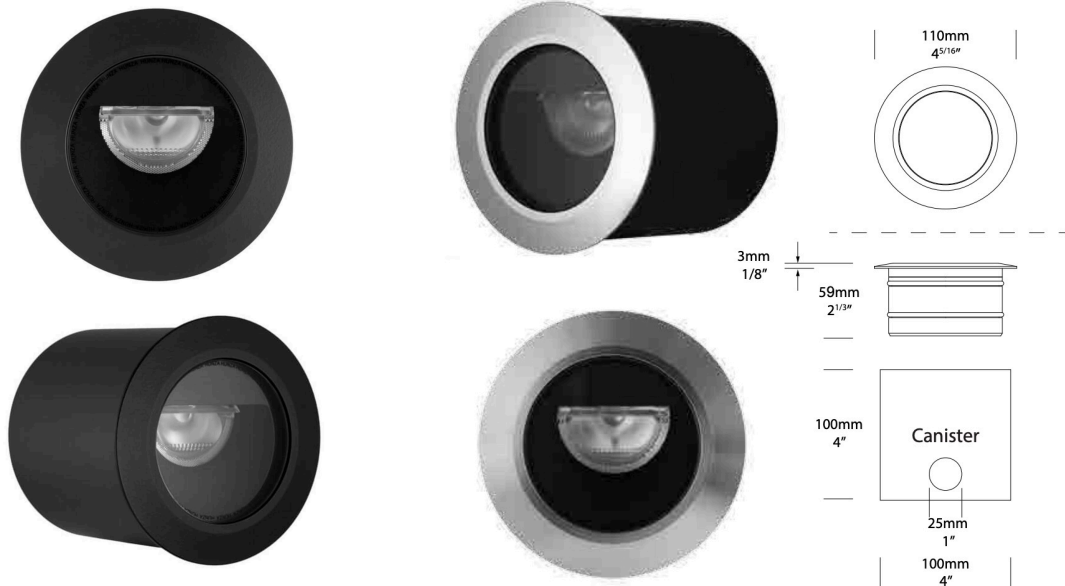

radiantlighting

WASHER

OUTDOOR

BY HUNZA

PROJECT	
TYPE	
NOTES	

PRODUCT NAME	Washer
DESIGNER	Hunza
MANUFACTURER	Hunza
PRODUCT CODE	73-4151 (Black) 73-4153 (Copper) 73-4155 (Stainless Steel)
CATEGORY	Outdoor
MATERIAL	Powder-Coated Aluminium Solid Copper 316 Stainless Steel
LIGHT SOURCE	LED - Cree CXA 1304 Plug and Play, field replaceable
LUMEN OUTPUT	66 at 9W

DIMENSIONS	Ø 110 x 57 (H) mm
IP	68
BEAM ANGLE	Asymmetric Wash
FINISHES	Black Copper Stainless Steel
ORIGIN	New Zealand
WARRANTY	Electronics = 5 years Body Cop/SS = 10 years Body Aluminium = 5 years

PERTH
T +61 08 9240 1008
F +61 08 9240 1178
sales@radiantlighting.com.au