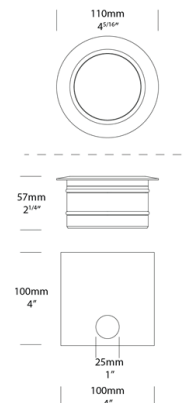

# WASHER

OUTDOOR

BY HUNZA

<b>PROJECT</b>	
<b>TYPE</b>	
<b>NOTES</b>	

<b>PRODUCT NAME</b>	Washer
<b>DESIGNER</b>	Hunza
<b>MANUFACTURER</b>	Hunza
<b>PRODUCT CODE</b>	73-4151 (Black) 73-4153 (Copper) 73-4155 (Stainless Steel)
<b>CATEGORY</b>	Outdoor
<b>MATERIAL</b>	Powder-Coated Aluminium Solid Copper 316 Stainless Steel
<b>LIGHT SOURCE</b>	LED - Cree CXA 1304 Plug and Play, field replaceable
<b>LUMEN OUTPUT</b>	66 at 9W

<b>FINISHES</b>	Black / Copper / Stainless Steel
<b>DIMENSIONS</b>	Ø 110 x 57 (H) mm
<b>IP</b>	68
<b>ORIGIN</b>	New Zealand
<b>WARRANTY</b>	5 years (Powder-coat finishes) 10 years (316 Stainless Steel and Copper)
<b>DRAWING</b>	