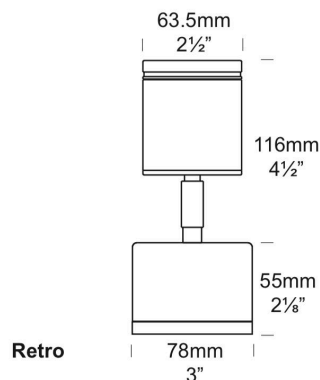

radiantlighting

PROJECT	
TYPE	
NOTES	

WALL SPOT LITE

OUTDOOR

BY HUNZA

PRODUCT NAME	Wall Spot Lite
DESIGNER	Hunza
MANUFACTURER	Hunza
PRODUCT CODE	73-190 (Black) 73-193 (White) 73-192 (White Birch) 73-194 (Dark Anotec Grey) 73-197 (Metallic Silver) 73-199 (Silver Star) 73-198 (Bronze) 73-191 (Solid Copper) 73-195 (316 Stainless Steel) Retro: 73-220 (Black) 73-223 (White) 73-222 (White Birch) 73-224 (Dark Anotec Grey) 73-227 (Metallic Silver) 73-229 (Silver Star) 73-228 (Bronze) 73-221 (Solid Copper) 73-225 (316 Stainless Steel) GU10: 73-191GU (Copper) 73-195GU (Stainless Steel) 73-190GU (B) 73-192GU (WB) 73-193GU (W) 73-194GU (DAGr) 73-198GU (Br) 73-199GU (SStar)
CATEGORY	Outdoor

MATERIAL	Solid Copper 316 Stainless Steel Powder-coated Aluminium
LIGHT SOURCE	Soraa MR16 LED 7.5W
OTHER LAMP OPTIONS	Soraa GU10 LED 7.5W
FINISHES	Black, White, White Birch, Dark Anotec Grey, Bronze, Silver Star, Metallic Silver, Solid Copper 316 Stainless Steel, Corten.
DIMENSIONS	Ø 63.5 x 136 (H) mm Ø 63.5 x 168 (H) mm (Retro) Ø 63.5 x 148 (H) mm (GU10)
IP	66
ORIGIN	New Zealand
WARRANTY	5 Years 10 Years (Solid Copper & 316 Stainless Steel)