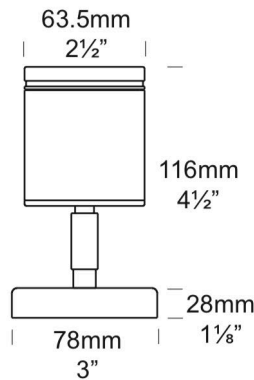

radiantlighting

PROJECT	
TYPE	
NOTES	

WALL SPOT LITE

OUTDOOR

BY HUNZA

PRODUCT NAME	Wall Spot Lite
DESIGNER	Hunza
MANUFACTURER	Hunza
PRODUCT CODE	73-190 (Black) 73-193 (White) 73-192 (White Birch) 73-194 (Dark Anotec Grey) 73-197 (Metallic Silver) 73-199 (Silver Star) 73-198 (Bronze) 73-191 (Solid Copper) 73-195 (316 Stainless Steel) Retro: 73-220 (Black) 73-223 (White) 73-222 (White Birch) 73-224 (Dark Anotec Grey) 73-227 (Metallic Silver) 73-229 (Silver Star) 73-228 (Bronze) 73-221 (Solid Copper) 73-225 (316 Stainless Steel) GU10: 73-191GU (Copper) 73-195GU (Stainless Steel) 73-190GU (B) 73-192GU (WB) 73-193GU (W) 73-194GU (DAGr) 73-198GU (Br) 73-199GU (SStar)
CATEGORY	Outdoor

MATERIAL	Solid Copper 316 Stainless Steel Powder-coated Aluminium
LIGHT SOURCE	Soraa MR16 LED 7.5W
OTHER LAMP OPTIONS	Soraa GU10 LED 7.5W
FINISHES	Black, White, White Birch, Dark Anotec Grey, Bronze, Silver Star, Metallic Silver, Solid Copper 316 Stainless Steel, Corten.
DIMENSIONS	Ø 63.5 x 136 (H) mm Ø 63.5 x 168 (H) mm (Retro) Ø 63.5 x 148 (H) mm (GU10)
IP	66
ORIGIN	New Zealand
WARRANTY	5 Years 10 Years (Solid Copper & 316 Stainless Steel)