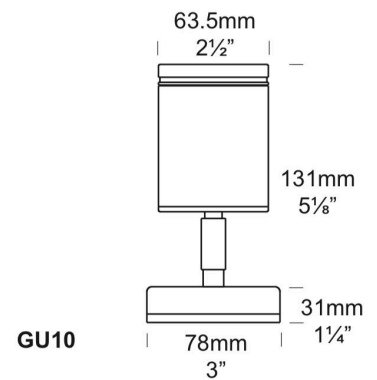

radiantlighting

PROJECT	
TYPE	
NOTES	

WALL SPOT LITE

OUTDOOR

BY HUNZA

PRODUCT NAME	Wall Spot Lite
DESIGNER	Hunza
MANUFACTURER	Hunza
PRODUCT CODE	73-190 (Black) 73-193 (White) 73-192 (White Birch) 73-194 (Dark Anotec Grey) 73-197 (Metallic Silver) 73-199 (Silver Star) 73-198 (Bronze) 73-191 (Solid Copper) 73-195 (316 Stainless Steel) Retro: 73-220 (Black) 73-223 (White) 73-222 (White Birch) 73-224 (Dark Anotec Grey) 73-227 (Metallic Silver) 73-229 (Silver Star) 73-228 (Bronze) 73-221 (Solid Copper) 73-225 (316 Stainless Steel) GU10: 73-191GU (Copper) 73-195GU (Stainless Steel) 73-190GU (B) 73-192GU (WB) 73-193GU (W) 73-194GU (DAGr) 73-198GU (Br) 73-199GU (SStar)
CATEGORY	Outdoor

MATERIAL	Solid Copper 316 Stainless Steel Powder-coated Aluminium
LIGHT SOURCE	Soraa MR16 LED 7.5W
OTHER LAMP OPTIONS	Soraa GU10 LED 7.5W
FINISHES	Black, White, White Birch, Dark Anotec Grey, Bronze, Silver Star, Metallic Silver, Solid Copper 316 Stainless Steel, Corten.
DIMENSIONS	Ø 63.5 x 136 (H) mm Ø 63.5 x 168 (H) mm (Retro) Ø 63.5 x 148 (H) mm (GU10)
IP	66
ORIGIN	New Zealand
WARRANTY	5 Years 10 Years (Solid Copper & 316 Stainless Steel)