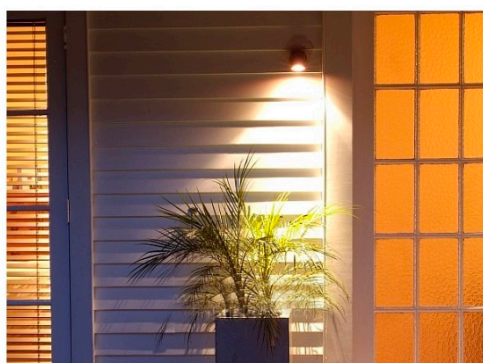

PROJECT	
TYPE	
NOTES	

WALL SPOT LITE

OUTDOOR

BY HUNZA

PRODUCT NAME	Wall Spot Lite	MATERIAL	Solid Copper 316 Stainless Steel Powder-coated Aluminium
DESIGNER	Hunza	LIGHT SOURCE	Soraa MR16 LED 7.5W
MANUFACTURER	Hunza	OTHER LAMP OPTIONS	Soraa GU10 LED 7.5W
PRODUCT CODE	73-190 (Black) 73-193 (White) 73-192 (White Birch) 73-194 (Dark Anotec Grey) 73-197 (Metallic Silver) 73-199 (Silver Star) 73-198 (Bronze) 73-191 (Solid Copper) 73-195 (316 Stainless Steel) Retro: 73-220 (Black) 73-223 (White) 73-222 (White Birch) 73-224 (Dark Anotec Grey) 73-227 (Metallic Silver) 73-229 (Silver Star) 73-228 (Bronze) 73-221 (Solid Copper) 73-225 (316 Stainless Steel) GU10: 73-191GU (Copper) 73-195GU (Stainless Steel) 73-190GU (B) 73-192GU (WB) 73-193GU (W) 73-194GU (DAGr) 73-198GU (Br) 73-199GU (SStar)	FINISHES	Black, White, White Birch, Dark Anotec Grey, Bronze, Silver Star, Metallic Silver, Solid Copper 316 Stainless Steel, Corten.
CATEGORY	Outdoor	DIMENSIONS	Ø 63.5 x 136 (H) mm Ø 63.5 x 168 (H) mm (Retro) Ø 63.5 x 148 (H) mm (GU10)
BEAM ANGLES	15° 25° 38° 60°	IP	66
		ORIGIN	New Zealand
		WARRANTY	Electronics = 5 years Body Cop/ SS = 10 years Body Aluminium = 5 years