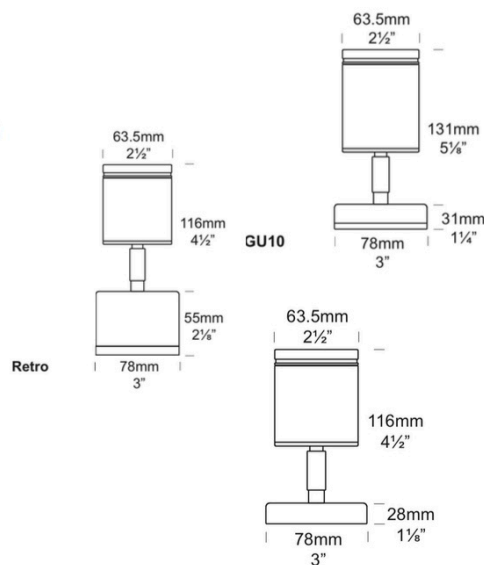

PROJECT	
TYPE	
NOTES	

WALL SPOT LITE

OUTDOOR

BY HUNZA

PRODUCT NAME	Wall Spot Lite	MATERIAL	Solid Copper 316 Stainless Steel Powder-coated Aluminium
DESIGNER	Hunza	LIGHT SOURCE	Soraa MR16 LED 7.5W
MANUFACTURER	Hunza	OTHER LAMP OPTIONS	Soraa GU10 LED 7.5W
PRODUCT CODE	73-190 (Black) 73-193 (White) 73-192 (White Birch) 73-194 (Dark Anotec Grey) 73-197 (Metallic Silver) 73-199 (Silver Star) 73-198 (Bronze) 73-191 (Solid Copper) 73-195 (316 Stainless Steel) Retro: 73-220 (Black) 73-223 (White) 73-222 (White Birch) 73-224 (Dark Anotec Grey) 73-227 (Metallic Silver) 73-229 (Silver Star) 73-228 (Bronze) 73-221 (Solid Copper) 73-225 (316 Stainless Steel) GU10: 73-191GU (Copper) 73-195GU (Stainless Steel) 73-190GU (B) 73-192GU (WB) 73-193GU (W) 73-194GU (DAGr) 73-198GU (Br) 73-199GU (SStar)	FINISHES	Black, White, White Birch, Dark Anotec Grey, Bronze, Silver Star, Metallic Silver, Solid Copper 316 Stainless Steel, Corten.
CATEGORY	Outdoor	DIMENSIONS	Ø 63.5 x 136 (H) mm Ø 63.5 x 168 (H) mm (Retro) Ø 63.5 x 148 (H) mm (GU10)
BEAM ANGLES	15° 25° 38° 60°	IP	66
		ORIGIN	New Zealand
		WARRANTY	Electronics = 5 years Body Cop/ SS = 10 years Body Aluminium = 5 years