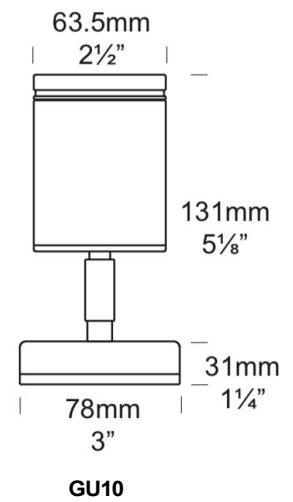

MATERIAL	Solid Copper 316 Stainless Steel Powder-coated Aluminium
LIGHT SOURCE	LED 6W (600 Lumens @ 1050mA)
FINISHES	E-Coat Black, Solid Copper, Stainless Steel, E-Coat Green, E-Coat Dark Grey, E-Coat White Birch, Corten, Metallic Silver, E-Coat Bronze, Silver Star
DIMENSIONS	Refer to Line Drawing.
IP	66
ORIGIN	New Zealand
WARRANTY	Body Cop/ SS = 10 years Body Aluminium = 5 years LED Lamp = 3 Years

radiantlighting

WALL SPOT LITE (SORAA)

OUTDOOR

BY HUNZA

PROJECT	
TYPE	
NOTES	

PRODUCT NAME	Wall Spot Lite	
DESIGNER	Hunza	
MANUFACTURER	Hunza	
PRODUCT CODE	12V (REMOTE DRIVER): 73-190 (E-Coat Black) 73-191 (Solid Copper) 73-192 (E-Coat White Birch) 73-193 (E-Coat White) 73-194 (E-Coat Dark Grey) 73-195 (Stainless Steel) 73-196 (Corten) 73-197 (Metallic Silver) 73-198 (E-Coat Bronze) 73-199 (Silver Star)	240V GU10: 73-190GU (E-Coat Black) 73-191GU (Solid Copper) 73-192GU (E-Coat White Birch) 73-193GU (E-Coat White) 73-194GU (E-Coat Dark Grey) 73-195GU (Stainless Steel) 73-196GU (Corten) 73-197GU (Metallic Silver) 73-198GU (E-Coat Bronze) 73-199GU (Silver Star)
CATEGORY	Outdoor	
BEAM ANGLES	36°	

MATERIAL	Solid Copper 316 Stainless Steel Powder-coated Aluminium
LIGHT SOURCE	2x SORAA MR16 LED 7.5W OR 2X SORAA GU10 LED 7.5W
FINISHES	E-Coat Black, Solid Copper, Stainless Steel, E-Coat Green, E-Coat Dark Grey, E-Coat White Birch, Corten, Metallic Silver, E-Coat Bronze, Silver Star
DIMENSIONS	Refer to Line Drawings.
IP	66
ORIGIN	New Zealand
WARRANTY	Body Cop/ SS = 10 years Body Aluminium = 5 years LED Lamp = 3 Years