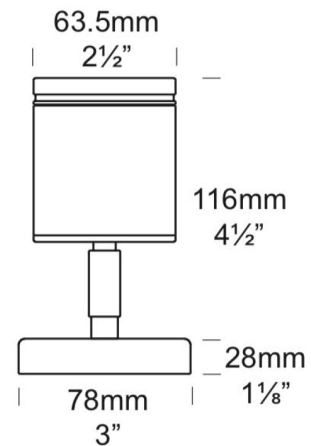

radiantlighting

WALL SPOT LITE (PURE LED) OUTDOOR

BY HUNZA

PROJECT	
TYPE	
NOTES	

PRODUCT NAME	Wall Spot Lite
DESIGNER	Hunza
MANUFACTURER	Hunza
PRODUCT CODE	PURE LED: 73-190PURE (E-Coat Black) 73-191PURE (Solid Copper) 73-192PURE (E-Coat White Birch) 73-193PURE (E-Coat White) 73-194PURE (E-Coat Dark Grey) 73-195PURE (E-Coat Stainless Steel) 73-196PURE (Corten) 73-197PURE (Metallic Silver) 73-198PURE (E-Coat Bronze) 73-199PURE (Silver Star)
CATEGORY	Outdoor
BEAM ANGLES	15°, 25°, 38°, 60°

MATERIAL	Solid Copper 316 Stainless Steel Powder-coated Aluminium
LIGHT SOURCE	LED 6W (600 Lumens @ 1050mA)
FINISHES	E-Coat Black, Solid Copper, Stainless Steel, E-Coat Green, E-Coat Dark Grey, E-Coat White Birch, Corten, Metallic Silver, E-Coat Bronze, Silver Star
DIMENSIONS	Refer to Line Drawing.
IP	66
ORIGIN	New Zealand
WARRANTY	Body Cop/ SS = 10 years Body Aluminium = 5 years LED Lamp = 3 Years

MATERIAL	Solid Copper 316 Stainless Steel Powder-coated Aluminium
LIGHT SOURCE	2x SORAA MR16 LED 7.5W OR 2X SORAA GU10 LED 7.5W
FINISHES	E-Coat Black, Solid Copper, Stainless Steel, E-Coat Green, E-Coat Dark Grey, E-Coat White Birch, Corten, Metallic Silver, E-Coat Bronze, Silver Star
DIMENSIONS	Refer to Line Drawings.
IP	66
ORIGIN	New Zealand
WARRANTY	Body Cop/ SS = 10 years Body Aluminium = 5 years LED Lamp = 3 Years