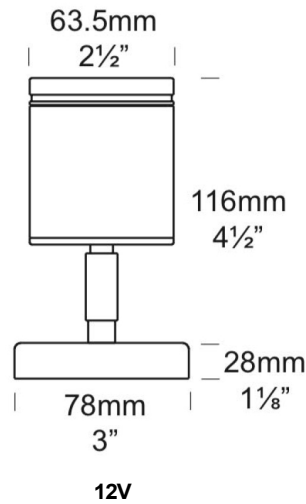

MATERIAL	Solid Copper 316 Stainless Steel Powder-coated Aluminium
LIGHT SOURCE	LED 6W (600 Lumens @ 1050mA)
FINISHES	E-Coat Black, Solid Copper, Stainless Steel, E-Coat Green, E-Coat Dark Grey, E-Coat White Birch, Corten, Metallic Silver, E-Coat Bronze, Silver Star
DIMENSIONS	Refer to Line Drawing.
IP	66
ORIGIN	New Zealand
WARRANTY	Body Cop/ SS = 10 years Body Aluminium = 5 years LED Lamp = 3 Years

radiantlighting

WALL SPOT LITE (SORAA)

OUTDOOR

BY HUNZA

PROJECT	
TYPE	
NOTES	

PRODUCT NAME	Wall Spot Lite	
DESIGNER	Hunza	
MANUFACTURER	Hunza	
PRODUCT CODE	12V (REMOTE DRIVER): 73-190 (E-Coat Black) 73-191 (Solid Copper) 73-192 (E-Coat White Birch) 73-193 (E-Coat White) 73-194 (E-Coat Dark Grey) 73-195 (Stainless Steel) 73-196 (Corten) 73-197 (Metallic Silver) 73-198 (E-Coat Bronze) 73-199 (Silver Star)	240V GU10: 73-190GU (E-Coat Black) 73-191GU (Solid Copper) 73-192GU (E-Coat White Birch) 73-193GU (E-Coat White) 73-194GU (E-Coat Dark Grey) 73-195GU (Stainless Steel) 73-196GU (Corten) 73-197GU (Metallic Silver) 73-198GU (E-Coat Bronze) 73-199GU (Silver Star)
CATEGORY	Outdoor	
BEAM ANGLES	36°	

MATERIAL	Solid Copper 316 Stainless Steel Powder-coated Aluminium
LIGHT SOURCE	2x SORAA MR16 LED 7.5W OR 2X SORAA GU10 LED 7.5W
FINISHES	E-Coat Black, Solid Copper, Stainless Steel, E-Coat Green, E-Coat Dark Grey, E-Coat White Birch, Corten, Metallic Silver, E-Coat Bronze, Silver Star
DIMENSIONS	Refer to Line Drawings.
IP	66
ORIGIN	New Zealand
WARRANTY	Body Cop/ SS = 10 years Body Aluminium = 5 years LED Lamp = 3 Years