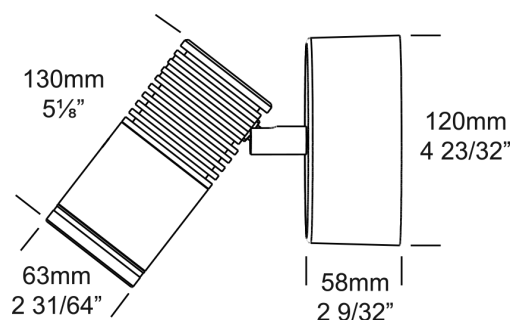

| | |
|----------------|--|
| PROJECT | |
| TYPE | |
| NOTES | |

WALL SPOT HIGH POWER RGBW OUTDOOR

BY HUNZA

| | |
|---------------------|---|
| PRODUCT NAME | Wall Spot High Power RGBW |
| DESIGNER | HUNZA |
| MANUFACTURER | HUNZA |
| PRODUCT CODE | Upon request |
| CATEGORY | Outdoor & Wall |
| MATERIAL | Powder Coated Solid Aluminium |
| CCT | 6500K White + Red, Blue, Green |
| LIGHT SOURCE | 20W |
| LUMENS | 1000 total Lumens @250mA with all colours on, delivered from luminaire with unobstructed beam |
| CRI | 75 CRI White - 6500K |

| | | | | | | | | | |
|--------------------|---|-------|-------------|--------|-----------|-------------|-------------|-------|--------|
| LED CHIP | LED Engin Plug and Play field replaceable LED board | | | | | | | | |
| POWER | Series remote driver | | | | | | | | |
| FINISHES | <table border="0"> <tr> <td>Black</td> <td>White Birch</td> </tr> <tr> <td>Bronze</td> <td>Dark Grey</td> </tr> <tr> <td>Olive Green</td> <td>Silver Star</td> </tr> <tr> <td>White</td> <td>Corten</td> </tr> </table> | Black | White Birch | Bronze | Dark Grey | Olive Green | Silver Star | White | Corten |
| Black | White Birch | | | | | | | | |
| Bronze | Dark Grey | | | | | | | | |
| Olive Green | Silver Star | | | | | | | | |
| White | Corten | | | | | | | | |
| DIMENSIONS | Refer to line drawing | | | | | | | | |
| IP | 66 | | | | | | | | |
| ORIGIN | New Zealand | | | | | | | | |
| BEAM ANGLES | 15° 30° 40° 70° | | | | | | | | |
| WARRANTY | 5 Years | | | | | | | | |