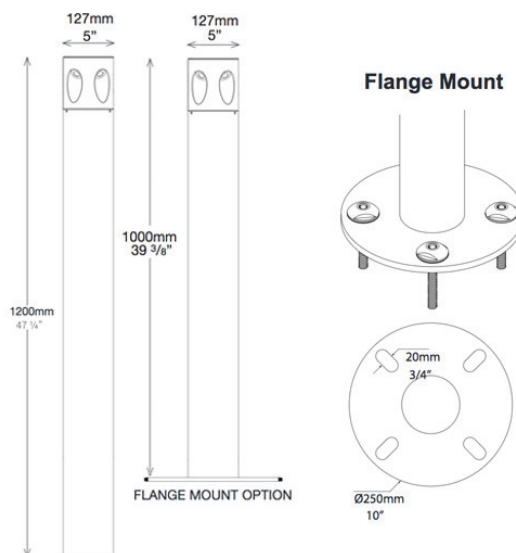

## ULTRA BOLLARD

OUTDOOR

BY HUNZA

<b>PRODUCT NAME</b>	Ultra Bollard
<b>DESIGNER</b>	HUNZA
<b>MANUFACTURER</b>	HUNZA
<b>PRODUCT CODE</b>	73-3760 (Black) 73-3761 (White)
<b>CATEGORY</b>	Outdoor & Architectural
<b>MATERIAL</b>	Solid Aluminium
<b>LIGHT SOURCE</b>	LED
<b>CRI</b>	80+
<b>LUMENS</b>	1200

<b>FINISHES</b>	Black, Dark Grey, White, Silver Star
<b>DIMENSIONS</b>	Ø 127 x 1000 (H) mm Ø 127 x 1200 (H) mm Flange mount Ø 250
<b>IP</b>	56 / 66
<b>ORIGIN</b>	New Zealand
<b>WARRANTY</b>	5 Years