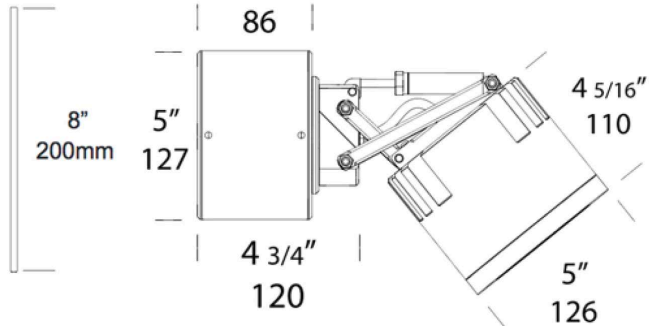

radiantlighting

ULTRA 50 WALL SPOT

OUTDOOR

BY HUNZA

| | |
|----------------|--|
| PROJECT | |
| TYPE | |
| NOTES | |

| | |
|---------------------|--|
| PRODUCT NAME | Ultra 50 Wall Spot |
| DESIGNER | HUNZA |
| MANUFACTURER | HUNZA |
| PRODUCT CODE | 73-3713 (Black) 73-3712 (White) 73-3710 (Black, Retro) 73-3711 (White, Retro) |
| CATEGORY | Outdoor & Architectural |
| MATERIAL | Solid Aluminium |
| LED CHIP | Cree CXA 2540 Plug and Play, field replaceable LED |
| LUMEN OUTPUT | 5000 Lumens @ 1400mA (52W) |

| | |
|-------------------|-----------------------|
| FINISHES | Black White |
| DIMENSIONS | Refer to Line drawing |
| IP | 66 |
| ORIGIN | New Zealand |
| WARRANTY | 5 years |