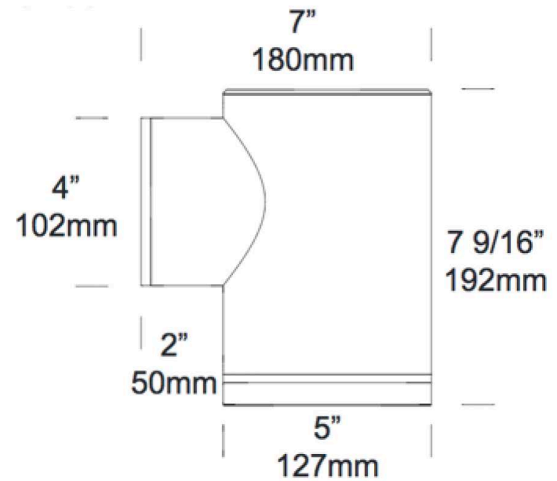

PROJECT	
TYPE	
NOTES	

ULTRA 50 DOWN LITE

OUTDOOR

BY HUNZA

PRODUCT NAME	Ultra 50 Down Lite
DESIGNER	HUNZA
MANUFACTURER	HUNZA
PRODUCT CODE	73-3720 (Black) *Other colour codes available upon request 73-3721 (White)
CATEGORY	Outdoor & Architectural
MATERIAL	Solid Aluminium
LED CHIP	Cree CXA 2540 Plug and Play, field replaceable LED
LUMEN OUTPUT	5000 Lumens @ 1400mA (52W)

FINISHES	Black Dark Grey White Silver Star
DIMENSIONS	Ø 180 x 192 (H) mm
BEAM ANGLES	22° 33° 51°
IP	66
ORIGIN	New Zealand
WARRANTY	5 years