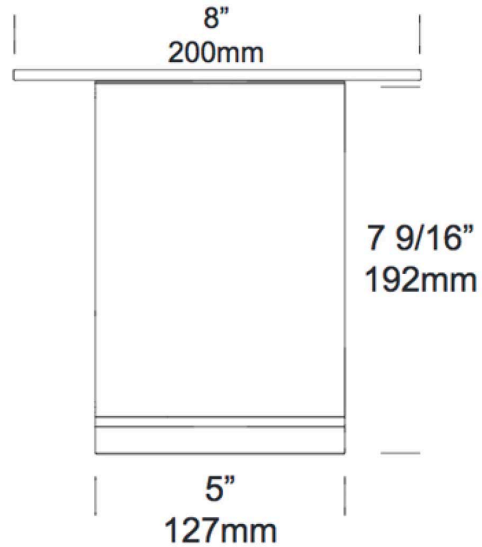

PROJECT	
TYPE	
NOTES