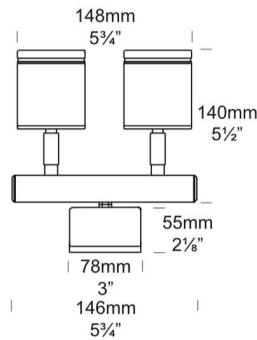

## TWIN WALL SPOT LITE

**OUTDOOR**

BY HUNZA

Retro

GU10

<b>PRODUCT NAME</b>	Twin Wall Spot Lite	<b>MATERIAL</b>	Solid Copper 316 Stainless Steel Powder-coated Aluminium
<b>DESIGNER</b>	Hunza	<b>LIGHT SOURCE</b>	2x Sora MR16 LED 7.5W
<b>MANUFACTURER</b>	Hunza	<b>OTHER LAMP OPTIONS</b>	GU10 LED
<b>PRODUCT CODE</b>	73-180   73-240 (Black) 73-183   73-243 (White) 73-182   73-242 (White Birch) 73-184   73-244 (Dark Anotec Grey) 73-187   73-247 (Metallic Silver) 73-189   73-249 (Silver Star) 73-188   73-248 (Bronze) 73-181   73-241 (Solid Copper) 73-185   73-245 (Stainless Steel)  GU10: Upon Request	<b>FINISHES</b>	Stainless Steel, Copper, E-Coat Black, E-Coat White E-Coat White Birch, E-Coat Dark Anotec Grey, E-Coat Bronze, E-Coat Green, E-Coat Silver Star Metallic Silver, Corten.
<b>CATEGORY</b>	Outdoor	<b>DIMENSIONS</b>	Refer to line drawings.
<b>IP</b>	66	<b>ORIGIN</b>	New Zealand
<b>BEAM ANGLES</b>	15°, 25°, 38°, 60°	<b>WARRANTY</b>	Electronics = 5 years Body Cop/ SS = 10 years Body Aluminium = 5 years