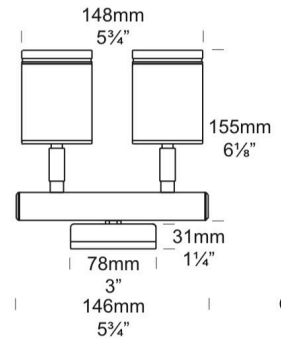

## TWIN WALL SPOT LITE

**OUTDOOR**

BY HUNZA

Retro

GU10

<b>PRODUCT NAME</b>	Twin Wall Spot Lite	<b>MATERIAL</b>	Solid Copper 316 Stainless Steel Powder-coated Aluminium
<b>DESIGNER</b>	Hunza	<b>LIGHT SOURCE</b>	2x Sora MR16 LED 7.5W
<b>MANUFACTURER</b>	Hunza	<b>OTHER LAMP OPTIONS</b>	GU10 LED
<b>PRODUCT CODE</b>	73-180   73-240 (Black) 73-183   73-243 (White) 73-182   73-242 (White Birch) 73-184   73-244 (Dark Anotec Grey) 73-187   73-247 (Metallic Silver) 73-189   73-249 (Silver Star) 73-188   73-248 (Bronze) 73-181   73-241 (Solid Copper) 73-185   73-245 (Stainless Steel)  GU10: Upon Request	<b>FINISHES</b>	Stainless Steel, Copper, E-Coat Black, E-Coat White E-Coat White Birch, E-Coat Dark Anotec Grey, E-Coat Bronze, E-Coat Green, E-Coat Silver Star Metallic Silver, Corten.
<b>CATEGORY</b>	Outdoor	<b>DIMENSIONS</b>	Refer to line drawings.
<b>IP</b>	66	<b>ORIGIN</b>	New Zealand
<b>BEAM ANGLES</b>	15°, 25°, 38°, 60°	<b>WARRANTY</b>	Electronics = 5 years Body Cop/ SS = 10 years Body Aluminium = 5 years