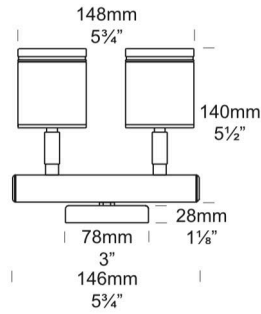

## TWIN WALL SPOT LITE

**OUTDOOR**

BY HUNZA

Retro

GU10

<b>PRODUCT NAME</b>	Twin Wall Spot Lite	<b>MATERIAL</b>	Solid Copper 316 Stainless Steel Powder-coated Aluminium
<b>DESIGNER</b>	Hunza	<b>LIGHT SOURCE</b>	2x Sora MR16 LED 7.5W
<b>MANUFACTURER</b>	Hunza	<b>OTHER LAMP OPTIONS</b>	GU10 LED
<b>PRODUCT CODE</b>	73-180   73-240 (Black) 73-183   73-243 (White) 73-182   73-242 (White Birch) 73-184   73-244 (Dark Anotec Grey) 73-187   73-247 (Metallic Silver) 73-189   73-249 (Silver Star) 73-188   73-248 (Bronze) 73-181   73-241 (Solid Copper) 73-185   73-245 (Stainless Steel)  GU10: Upon Request	<b>FINISHES</b>	Stainless Steel, Copper, E-Coat Black, E-Coat White E-Coat White Birch, E-Coat Dark Anotec Grey, E-Coat Bronze, E-Coat Green, E-Coat Silver Star Metallic Silver, Corten.
<b>CATEGORY</b>	Outdoor	<b>DIMENSIONS</b>	Refer to line drawings.
<b>IP</b>	66	<b>ORIGIN</b>	New Zealand
<b>BEAM ANGLES</b>	15°, 25°, 38°, 60°	<b>WARRANTY</b>	Electronics = 5 years Body Cop/ SS = 10 years Body Aluminium = 5 years