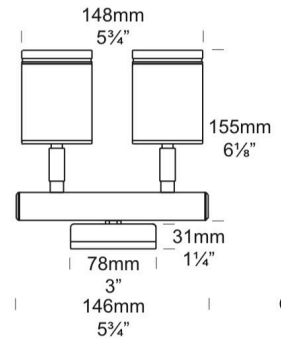

radiantlighting

PROJECT	
TYPE	
NOTES	

WALL SPOT LITE

OUTDOOR

BY HUNZA

Retro

GU10

PRODUCT NAME	Twin Wall Spot Lite	MATERIAL	Solid Copper 316 Stainless Steel Powder-coated Aluminium
DESIGNER	Hunza	LIGHT SOURCE	2x Sora MR16 LED 7.5W
MANUFACTURER	Hunza	OTHER LAMP OPTIONS	GU10 LED
PRODUCT CODE	73-180 73-240 (Black) 73-183 73-243 (White) 73-182 73-242 (White Birch) 73-184 73-244 (Dark Anotec Grey) 73-187 73-247 (Metallic Silver) 73-189 73-249 (Silver Star) 73-188 73-248 (Bronze) 73-181 73-241 (Solid Copper) 73-185 73-245 (Stainless Steel) GU10: Upon Request	FINISHES	Stainless Steel, Copper, E-Coat Black, E-Coat White E-Coat White Birch, E-Coat Dark Anotec Grey, E-Coat Bronze, E-Coat Green, E-Coat Silver Star Metallic Silver, Corten.
CATEGORY	Outdoor	DIMENSIONS	Refer to line drawings.
IP	66	ORIGIN	New Zealand
		WARRANTY	5 Years