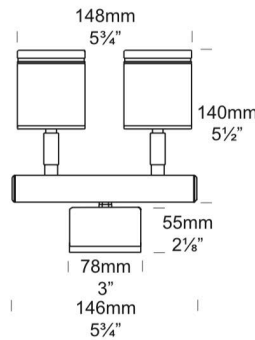

radiantlighting

PROJECT	
TYPE	
NOTES	

WALL SPOT LITE

OUTDOOR

BY HUNZA

Retro

GU10

PRODUCT NAME	Twin Wall Spot Lite	MATERIAL	Solid Copper 316 Stainless Steel Powder-coated Aluminium
DESIGNER	Hunza	LIGHT SOURCE	2x Sora MR16 LED 7.5W
MANUFACTURER	Hunza	OTHER LAMP OPTIONS	GU10 LED
PRODUCT CODE	73-180 73-240 (Black) 73-183 73-243 (White) 73-182 73-242 (White Birch) 73-184 73-244 (Dark Anotec Grey) 73-187 73-247 (Metallic Silver) 73-189 73-249 (Silver Star) 73-188 73-248 (Bronze) 73-181 73-241 (Solid Copper) 73-185 73-245 (Stainless Steel) GU10: Upon Request	FINISHES	Stainless Steel, Copper, E-Coat Black, E-Coat White E-Coat White Birch, E-Coat Dark Anotec Grey, E-Coat Bronze, E-Coat Green, E-Coat Silver Star Metallic Silver, Corten.
CATEGORY	Outdoor	DIMENSIONS	Refer to line drawings.
IP	66	ORIGIN	New Zealand
		WARRANTY	5 Years