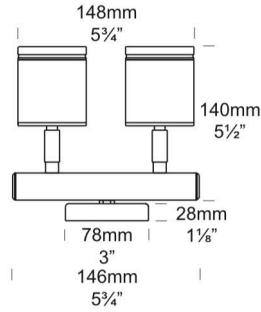

radiantlighting

PROJECT	
TYPE	
NOTES	

WALL SPOT LITE

OUTDOOR

BY HUNZA

Retro

GU10

PRODUCT NAME	Twin Wall Spot Lite	MATERIAL	Solid Copper 316 Stainless Steel Powder-coated Aluminium
DESIGNER	Hunza	LIGHT SOURCE	2x Sora MR16 LED 7.5W
MANUFACTURER	Hunza	OTHER LAMP OPTIONS	GU10 LED
PRODUCT CODE	73-180 73-240 (Black) 73-183 73-243 (White) 73-182 73-242 (White Birch) 73-184 73-244 (Dark Anotec Grey) 73-187 73-247 (Metallic Silver) 73-189 73-249 (Silver Star) 73-188 73-248 (Bronze) 73-181 73-241 (Solid Copper) 73-185 73-245 (Stainless Steel) GU10: Upon Request	FINISHES	Stainless Steel, Copper, E-Coat Black, E-Coat White E-Coat White Birch, E-Coat Dark Anotec Grey, E-Coat Bronze, E-Coat Green, E-Coat Silver Star Metallic Silver, Corten.
CATEGORY	Outdoor	DIMENSIONS	Refer to line drawings.
IP	66	ORIGIN	New Zealand
		WARRANTY	5 Years