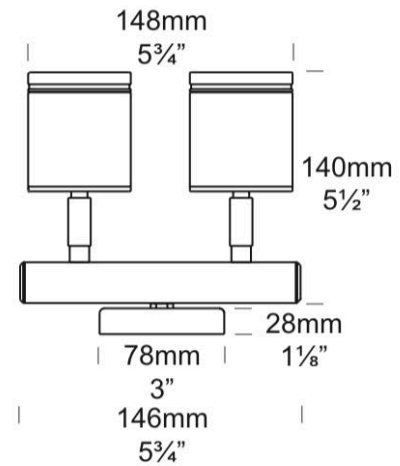

PROJECT	
TYPE	
NOTES	

TWIN WALL SPOT LITE (PURE LED) OUTDOOR

BY HUNZA

PRODUCT NAME	Twin Wall Spot Lite
DESIGNER	Hunza
MANUFACTURER	Hunza
PRODUCT CODE	PURE LED: 73-180PURE (E-Coat Black) 73-181PURE (Solid Copper) 73-182PURE (White Birch) 73-183PURE (E-Coat White) 73-184PURE (Dark Grey) 73-185PURE (Stainless Steel) 73-186PURE (Corten) 73-187PURE (Metallic Silver) 73-188PURE (Bronze) 73-189PURE (Silver Star)
CATEGORY	Outdoor
IP	66

MATERIAL	Solid Copper 316 Stainless Steel Powder-coated Aluminium
LIGHT SOURCE	LED 6W (600 Lumens @ 1050mA)
BEAM ANGLES	15°, 25°, 38°, 60°
FINISHES	E-Coat Black, Solid Copper, Stainless Steel, E-Coat Green, E-Coat Dark Grey, E-Coat White Birch, Corten, Metallic Silver, E-Coat Bronze, Silver Star
DIMENSIONS	Refer to line drawing.
ORIGIN	New Zealand
WARRANTY	Body Cop/ SS = 10 years Body Aluminium = 5 years LED Lamp = 3 Years

radiantlighting

TWIN WALL SPOT LITE (SORAA) **OUTDOOR**

BY HUNZA

PROJECT	
TYPE	
NOTES	

PRODUCT NAME	Twin Wall Spot Lite	
DESIGNER	Hunza	
MANUFACTURER	Hunza	
PRODUCT CODE	12V (REMOTE DRIVER): 73-180 (E-Coat Black) 73-181 (Solid Copper) 73-182 (White Birch) 73-183 (White) 73-184 (Dark Grey) 73-185 (Stainless Steel) 73-186 (Corten) 73-187 (Metallic Silver) 73-188 (Bronze) 73-189 (Silver Star)	240V GU10: 73-180GU (E-Coat Black) 73-181GU (Solid Copper) 73-182GU (White Birch) 73-183GU (White) 73-184GU (Dark Grey) 73-185GU (Stainless Steel) 73-186GU (Corten) 73-187GU (Metallic Silver) 73-188GU (Bronze) 73-189GU (Silver Star)
CATEGORY	Outdoor	
IP	66	

MATERIAL	Solid Copper 316 Stainless Steel Powder-coated Aluminium
LIGHT SOURCE	2x SORAA MR16 LED 7.5W OR 2X SORAA GU10 LED 7.5W
BEAM ANGLES	36°
FINISHES	E-Coat Black, Solid Copper, Stainless Steel, E-Coat Green, E-Coat Dark Grey, E-Coat White Birch, Corten, Metallic Silver, E-Coat Bronze, Silver Star
DIMENSIONS	Refer to line drawings.
ORIGIN	New Zealand
WARRANTY	Body Cop/ SS = 10 years Body Aluminium = 5 years LED Lamp = 3 Years