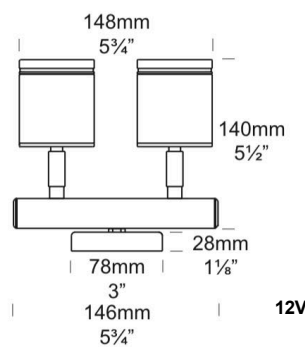

MATERIAL	Solid Copper 316 Stainless Steel Powder-coated Aluminium
LIGHT SOURCE	LED 6W (600 Lumens @ 1050mA)
BEAM ANGLES	15°, 25°, 38°, 60°
FINISHES	E-Coat Black, Solid Copper, Stainless Steel, E-Coat Green, E-Coat Dark Grey, E-Coat White Birch, Corten, Metallic Silver, E-Coat Bronze, Silver Star
DIMENSIONS	Refer to line drawing.
ORIGIN	New Zealand
WARRANTY	Body Cop/ SS = 10 years Body Aluminium = 5 years LED Lamp = 3 Years

radiantlighting

TWIN WALL SPOT LITE (SORAA) **OUTDOOR**

BY HUNZA

PROJECT	
TYPE	
NOTES	

PRODUCT NAME	Twin Wall Spot Lite	
DESIGNER	Hunza	
MANUFACTURER	Hunza	
PRODUCT CODE	12V (REMOTE DRIVER): 73-180 (E-Coat Black) 73-181 (Solid Copper) 73-182 (White Birch) 73-183 (White) 73-184 (Dark Grey) 73-185 (Stainless Steel) 73-186 (Corten) 73-187 (Metallic Silver) 73-188 (Bronze) 73-189 (Silver Star)	240V GU10: 73-180GU (E-Coat Black) 73-181GU (Solid Copper) 73-182GU (White Birch) 73-183GU (White) 73-184GU (Dark Grey) 73-185GU (Stainless Steel) 73-186GU (Corten) 73-187GU (Metallic Silver) 73-188GU (Bronze) 73-189GU (Silver Star)
CATEGORY	Outdoor	
IP	66	

MATERIAL	Solid Copper 316 Stainless Steel Powder-coated Aluminium
LIGHT SOURCE	2x SORAA MR16 LED 7.5W OR 2X SORAA GU10 LED 7.5W
BEAM ANGLES	36°
FINISHES	E-Coat Black, Solid Copper, Stainless Steel, E-Coat Green, E-Coat Dark Grey, E-Coat White Birch, Corten, Metallic Silver, E-Coat Bronze, Silver Star
DIMENSIONS	Refer to line drawings.
ORIGIN	New Zealand
WARRANTY	Body Cop/ SS = 10 years Body Aluminium = 5 years LED Lamp = 3 Years