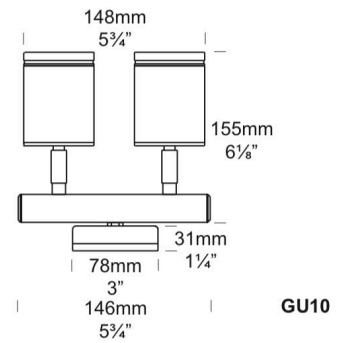

PROJECT	
TYPE	
NOTES	

TWIN WALL SPOT LITE (PURE LED) OUTDOOR

BY HUNZA

PRODUCT NAME	Twin Wall Spot Lite
DESIGNER	Hunza
MANUFACTURER	Hunza
PRODUCT CODE	PURE LED: 73-180PURE (E-Coat Black) 73-181PURE (Solid Copper) 73-182PURE (White Birch) 73-183PURE (E-Coat White) 73-184PURE (Dark Grey) 73-185PURE (Stainless Steel) 73-186PURE (Corten) 73-187PURE (Metallic Silver) 73-188PURE (Bronze) 73-189PURE (Silver Star)
CATEGORY	Outdoor
IP	66

MATERIAL	Solid Copper 316 Stainless Steel Powder-coated Aluminium
LIGHT SOURCE	LED 6W (600 Lumens @ 1050mA)
BEAM ANGLES	15°, 25°, 38°, 60°
FINISHES	E-Coat Black, Solid Copper, Stainless Steel, E-Coat Green, E-Coat Dark Grey, E-Coat White Birch, Corten, Metallic Silver, E-Coat Bronze, Silver Star
DIMENSIONS	Refer to line drawing.
ORIGIN	New Zealand
WARRANTY	Body Cop/ SS = 10 years Body Aluminium = 5 years LED Lamp = 3 Years

radiantlighting

TWIN WALL SPOT LITE (SORAA) **OUTDOOR**

BY HUNZA

PROJECT	
TYPE	
NOTES	

PRODUCT NAME	Twin Wall Spot Lite	
DESIGNER	Hunza	
MANUFACTURER	Hunza	
PRODUCT CODE	12V (REMOTE DRIVER): 73-180 (E-Coat Black) 73-181 (Solid Copper) 73-182 (White Birch) 73-183 (White) 73-184 (Dark Grey) 73-185 (Stainless Steel) 73-186 (Corten) 73-187 (Metallic Silver) 73-188 (Bronze) 73-189 (Silver Star)	240V GU10: 73-180GU (E-Coat Black) 73-181GU (Solid Copper) 73-182GU (White Birch) 73-183GU (White) 73-184GU (Dark Grey) 73-185GU (Stainless Steel) 73-186GU (Corten) 73-187GU (Metallic Silver) 73-188GU (Bronze) 73-189GU (Silver Star)
CATEGORY	Outdoor	
IP	66	

MATERIAL	Solid Copper 316 Stainless Steel Powder-coated Aluminium
LIGHT SOURCE	2x SORAA MR16 LED 7.5W OR 2X SORAA GU10 LED 7.5W
BEAM ANGLES	36°
FINISHES	E-Coat Black, Solid Copper, Stainless Steel, E-Coat Green, E-Coat Dark Grey, E-Coat White Birch, Corten, Metallic Silver, E-Coat Bronze, Silver Star
DIMENSIONS	Refer to line drawings.
ORIGIN	New Zealand
WARRANTY	Body Cop/ SS = 10 years Body Aluminium = 5 years LED Lamp = 3 Years