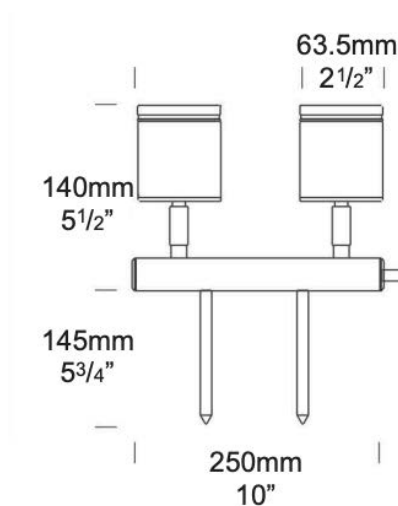

## TWIN BAR LITE

OUTDOOR

BY HUNZA

PROJECT	
TYPE	
NOTES	

<b>PRODUCT NAME</b>	Twin Bar Lite
<b>DESIGNER</b>	HUNZA
<b>MANUFACTURER</b>	HUNZA
<b>PRODUCT CODE</b>	73-580 (E-coat Black) 73-581 (Solid Copper) 73-583 (E-coat Green) 73-585 (Stainless Steel) 73-587 (Metallic Silver) 73-588 (E-coat Bronze) 73-589 (E-coat Silver Star)  73-3101 (Euro, Solid Copper) 73-3105 (Euro, Stainless Steel) 73-580PURE300 (Pure LED, E-coat Black)
<b>CATEGORY</b>	Outdoor
<b>MATERIAL</b>	Solid Copper 316 Stainless Steel Power-Coated Aluminium

<b>LIGHT SOURCE</b>	2x Sora MR16 LED 7.5W
<b>OTHER LAMP OPTIONS</b>	12V 20W DICHROIC / PURELED
<b>BEAM ANGLES</b>	15°, 25°, 38°, 60°
<b>DIMENSIONS</b>	Refer to line drawing
<b>IP</b>	66
<b>FINISHES</b>	Black, Solid Copper, Green, Stainless Steel, Metallic Silver, Bronze, Silver Star
<b>ORIGIN</b>	New Zealand
<b>WARRANTY</b>	Electronics = 5 years Body Cop/ SS = 10 years Body Aluminium = 5 years