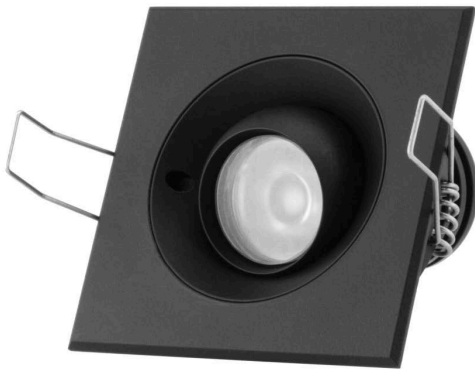

radiantlighting

TILTING EAVE SQUARE 6W

OUTDOOR

BY HUNZA

PROJECT	
TYPE	
NOTES	

PRODUCT NAME	Tilting Eave Square 6W
DESIGNER	HUNZA
MANUFACTURER	HUNZA
PRODUCT CODE	73-474 (Black) 73-475 (White) 73-476 (Solid Copper) 73-477 (Stainless Steel)
CATEGORY	Outdoor & Ceiling
MATERIAL	Aluminium Powder Coated Solid Copper 316 Stainless Steel
LIGHT SOURCE	LED 6W
CRI	90+
LUMENS	600 Lumens @ 1050mA (6 watts)

FINISHES	Black White Solid Copper 316 Stainless Steel
DIMENSIONS	90 x 90 (W) x 60 (D) mm
BEAM ANGLES	15°, 25°, 38°, 60°
IP	66
ORIGIN	New Zealand
WARRANTY	Electronics = 5 years Flange Cop / SS = 10 years Body Aluminium = 5 years