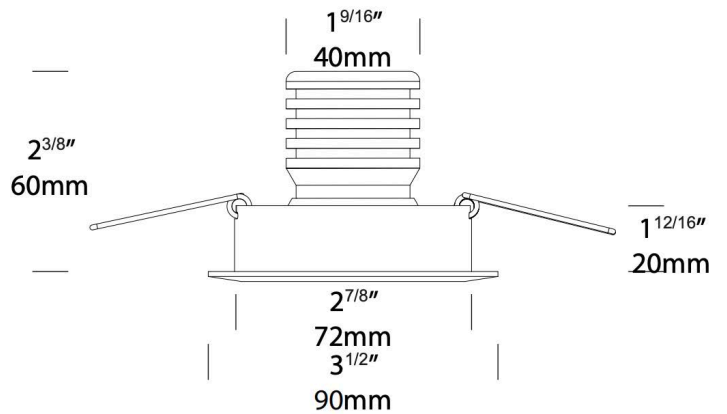

radiantlighting

TILTING EAVE SQUARE 6W

OUTDOOR

BY HUNZA

PROJECT	
TYPE	
NOTES	

PRODUCT NAME	Tilting Eave Square 6W
DESIGNER	HUNZA
MANUFACTURER	HUNZA
PRODUCT CODE	73-474 (Black) 73-475 (White) 73-476 (Solid Copper) 73-477 (Stainless Steel)
CATEGORY	Outdoor & Ceiling
MATERIAL	Aluminium Powder Coated Solid Copper 316 Stainless Steel
LIGHT SOURCE	LED 6W
CRI	90+
LUMENS	600 Lumens @ 1050mA (6 watts)

FINISHES	Black White Solid Copper 316 Stainless Steel
DIMENSIONS	90 x 90 (W) x 60 (D) mm
BEAM ANGLES	15°, 25°, 38°, 60°
IP	66
ORIGIN	New Zealand
WARRANTY	Electronics = 5 years Flange Cop / SS = 10 years Body Aluminium = 5 years