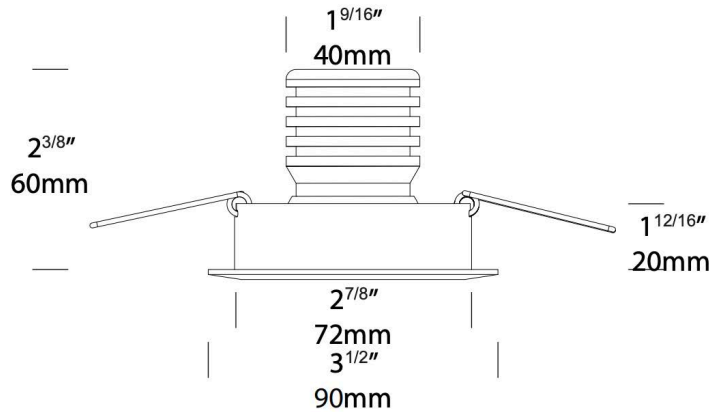

radiantlighting

TILTING EAVE SQUARE 6W OUTDOOR

BY HUNZA

PROJECT	
TYPE	
NOTES	

PRODUCT NAME	Tilting Eave Square 6W
DESIGNER	HUNZA
MANUFACTURER	HUNZA
PRODUCT CODE	73-474 (Black) 73-475 (White) 73-476 (Solid Copper) 73-477 (Stainless Steel)
CATEGORY	Outdoor & Ceiling
MATERIAL	Aluminium Powder Coated Solid Copper 316 Stainless Steel
LIGHT SOURCE	LED 6W
CRI	90+
LUMENS	600 Lumens @ 1050mA (6 watts)

FINISHES	Black White Solid Copper 316 Stainless Steel
DIMENSIONS	90 x 90 (W) x 60 (D) mm
IP	66
ORIGIN	New Zealand
WARRANTY	Electronics = 5 years Flange Cop / SS = 10 years Body Aluminium = 5 years