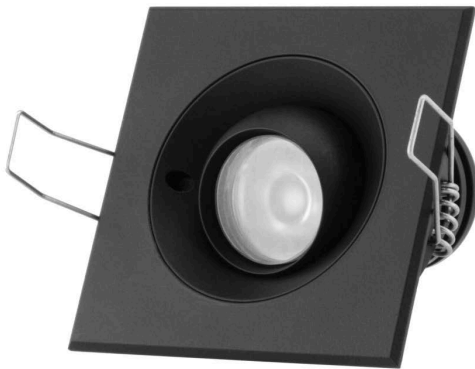

radiantlighting

TILTING EAVE SQUARE 6W OUTDOOR

BY HUNZA

PROJECT	
TYPE	
NOTES	

PRODUCT NAME	Tilting Eave Square 6W
DESIGNER	HUNZA
MANUFACTURER	HUNZA
PRODUCT CODE	73-474 (Black) 73-475 (White) 73-476 (Solid Copper) 73-477 (Stainless Steel)
CATEGORY	Outdoor & Ceiling
MATERIAL	Aluminium Powder Coated Solid Copper 316 Stainless Steel
LIGHT SOURCE	LED 6W
CRI	90+
LUMENS	600 Lumens @ 1050mA (6 watts)

FINISHES	Black White Solid Copper 316 Stainless Steel
DIMENSIONS	90 x 90 (W) x 60 (D) mm
IP	66
ORIGIN	New Zealand
WARRANTY	Electronics = 5 years Flange Cop / SS = 10 years Body Aluminium = 5 years