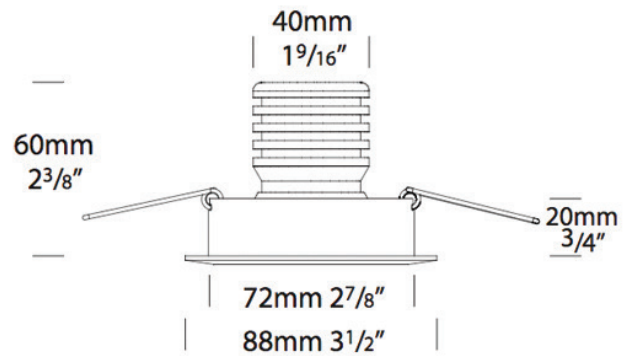

## TILTING EAVE 6W

OUTDOOR

BY HUNZA

PROJECT	
TYPE	
NOTES	

<b>PRODUCT NAME</b>	Tilting Eave 6W
<b>DESIGNER</b>	HUNZA
<b>MANUFACTURER</b>	HUNZA
<b>PRODUCT CODE</b>	73-470 (Black) 73-471 (White) 73-472 (Solid Copper) 73-473 (Stainless Steel)
<b>CATEGORY</b>	Outdoor & Ceiling
<b>MATERIAL</b>	Aluminium Powder Coated Solid Copper 316 Stainless Steel
<b>LIGHT SOURCE</b>	LED 6W
<b>CRI</b>	85+
<b>LUMENS</b>	600 Lumens @ 1050mA (6 watts)

<b>FINISHES</b>	Black White Solid Copper 316 Stainless Steel
<b>DIMENSIONS</b>	Ø 88 x 60 (H) mm
<b>BEAM ANGLES</b>	15°, 25°, 38°, 60°
<b>IP</b>	66
<b>ORIGIN</b>	New Zealand
<b>WARRANTY</b>	Electronics = 5 years Flange Cop / SS = 10 years Body Aluminium = 5 years