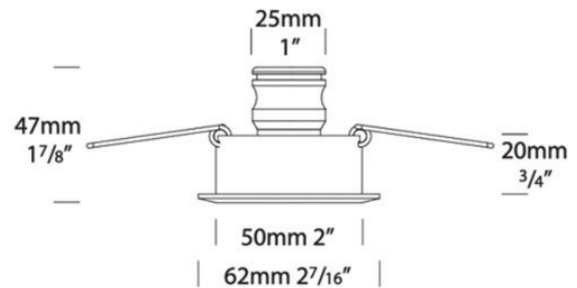

radiantlighting

TILTING EAVE 3W

OUTDOOR

BY HUNZA

PROJECT	
TYPE	
NOTES	

PRODUCT NAME	Tilting Eave 3W
DESIGNER	HUNZA
MANUFACTURER	HUNZA
PRODUCT CODE	73-480 (Black) 73-481(White) 73-482 (Solid Copper) 73-483 (Stainless Steel) 73-484 (Stainless Steel/Black) 73-485 (Stainless Steel/White) 73-489 (Stainless Steel/Silver Star)
CATEGORY	Outdoor & Ceiling
MATERIAL	Aluminium Powder Coated Solid Copper 316 Stainless Steel
LIGHT SOURCE	LED 3W

CRI	85+
LUMENS	200
FINISHES	Black White Solid Copper 316 Stainless Steel Stainless Steel/Black Stainless Steel/White Stainless Steel/Silver Star
DIMENSIONS	Ø 62 x 47 (H) mm
BEAM ANGLES	15°, 25°, 45°
IP	66
ORIGIN	New Zealand
WARRANTY	Electronics = 5 years Flange Cop / SS = 10 years Body Aluminium = 5 years