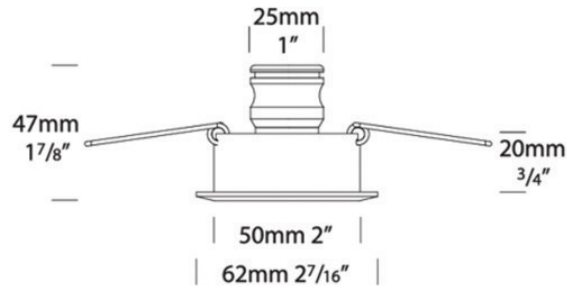

radiantlighting

TILTING EAVE 3W

OUTDOOR

BY HUNZA

PROJECT	
TYPE	
NOTES	

PRODUCT NAME	Tilting Eave 3W
DESIGNER	HUNZA
MANUFACTURER	HUNZA
PRODUCT CODE	73-480 (Black) 73-481(White) 73-482 (Solid Copper) 73-483 (Stainless Steel) 73-484 (Stainless Steel/Black) 73-485 (Stainless Steel/White) 73-489 (Stainless Steel/Silver Star)
CATEGORY	Outdoor & Ceiling
MATERIAL	Aluminium Powder Coated Solid Copper 316 Stainless Steel
LIGHT SOURCE	LED 3W

CRI	85+
LUMENS	200
FINISHES	Black Stainless Steel/Black White Stainless Steel/White Solid Copper Stainless Steel/Silver Star 316 Stainless Steel
DIMENSIONS	Ø 62 x 47 (H) mm
IP	66
ORIGIN	New Zealand
WARRANTY	Electronics = 5 years Flange Cop / SS = 10 years Body Aluminium = 5 years