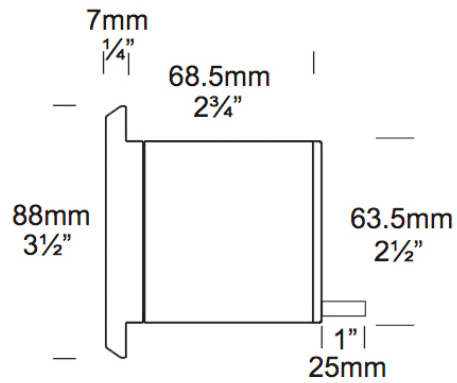

radiantlighting

STEP LITE SQUARE

OUTDOOR

BY HUNZA

PROJECT	
TYPE	
NOTES	

PRODUCT NAME	Step Lite Square
DESIGNER	HUNZA
MANUFACTURER	HUNZA
PRODUCT CODE	73-950 (E-Coat Black) 73-951 (Solid Copper) 73-952 (E-Coat White Birch) 73-953 (E-Coat White) 73-954 (E-Coat Dark Grey) 73-955 (Stainless Steel) 73-957 (Metallic Silver) 73-958 (E-Coat Bronze) 73-959 (E-Coat Silver Star)
CATEGORY	Outdoor
MATERIAL	Solid Copper 316 Stainless Steel Power-Coated Aluminium
LIGHT SOURCE	Halogen 1 x 35W or LED 1 x 6W

FINISHES	E-Coat Black Solid Copper E-Coat White Birch E-Coat White E-Coat Dark Grey	Stainless Steel Metallic Silver E-Coat Bronze E-Coat Silver Star
DIMENSIONS	88 (L) x 88 (W) x 68.5 (H) mm	
BEAM ANGLES	15° 25° 38° 60°	
IP	66	
ORIGIN	New Zealand	
WARRANTY	Electronics = 5 years Body Cop/SS = 10 years Body Aluminium = 5 years	