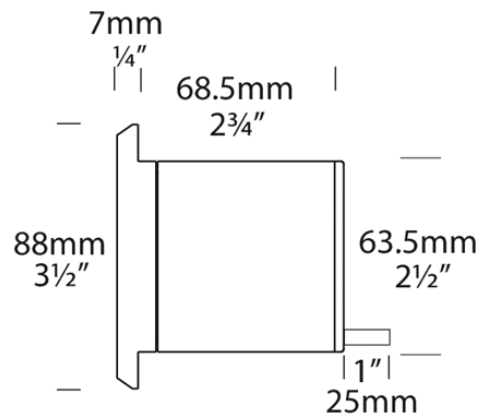

radiantlighting

STEP LITE SQUARE LOUVRE OUTDOOR

BY HUNZA

PROJECT	
TYPE	
NOTES	

PRODUCT NAME	Step Lite Square Louvre
DESIGNER	HUNZA
MANUFACTURER	HUNZA
PRODUCT CODE	73-991 (Solid Copper) 73-991GU (Solid Copper, GU10) 73-995 (Stainless Steel) 73-995F (Stainless Steel, Flange Only) 73-995GU (Stainless Steel, GU10)
CATEGORY	Outdoor
MATERIAL	Solid Copper 316 Stainless Steel
LIGHT SOURCE	Halogen 1 x 35W or LED 1 x 6W
LUMEN OUTPUT	600 Lumens @ 1050mA

FINISHES	Solid Copper 316 Stainless Steel
DIMENSIONS	88 (L) x 88 (W) x 68.5 (H) mm
IP	66
BEAM ANGLES	15°, 25°, 38°, 60°
ORIGIN	New Zealand
WARRANTY	Electronics = 5 years Body Cop/SS = 10 years