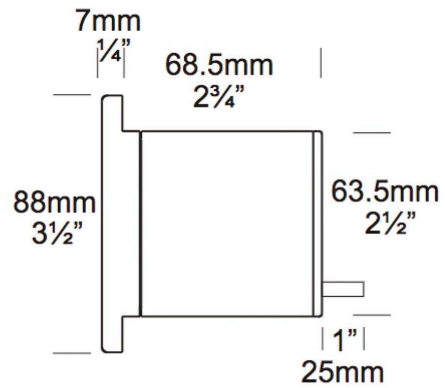

radiantlighting

STEP LITE

OUTDOOR

BY HUNZA

PROJECT	
TYPE	
NOTES	

PRODUCT NAME	Step Lite
DESIGNER	HUNZA
MANUFACTURER	HUNZA
PRODUCT CODE	<p>73-150 (Black) 73-151 (Solid Copper) 73-151F (Solid Copper, Flange Only) 73-152 (White Birch) 73-153 (White) 73-154 (Dark Grey) 73-155 (Stainless Steel) 73-157 (Metallic Silver) 73-158 (Bronze) 73-159 (Silver Star)</p> <p>73-150GU (Black, GU10) 3-151GU (Solid Copper, GU10) 73-153GU (White, GU10) 73-152GU (White Birch, GU10) 73-154GU (Dark Grey, GU10) 73-155GU (Stainless Steel, GU10) 73-157GU (Metallic Silver, GU10) 73-158GU (Bronze, GU10) 73-159GU (Silver Star, GU10)</p>

BEAM ANGLES	15°, 25°, 38°, 60°
--------------------	--------------------

LIGHT SOURCE	Halogen 1 x 35W or LED 1 x 6W										
DIMENSIONS	Ø 88 x 68.5 (H) mm										
IP	66										
FINISHES	<table border="0"> <tr> <td>E-Coat Black</td> <td>Stainless Steel</td> </tr> <tr> <td>Solid Copper</td> <td>Metallic Silver</td> </tr> <tr> <td>E-Coat White Birch</td> <td>E-Coat Bronze</td> </tr> <tr> <td>E-Coat White</td> <td>E-Coat Silver Star</td> </tr> <tr> <td>ECoat Anotec Grey</td> <td></td> </tr> </table>	E-Coat Black	Stainless Steel	Solid Copper	Metallic Silver	E-Coat White Birch	E-Coat Bronze	E-Coat White	E-Coat Silver Star	ECoat Anotec Grey	
E-Coat Black	Stainless Steel										
Solid Copper	Metallic Silver										
E-Coat White Birch	E-Coat Bronze										
E-Coat White	E-Coat Silver Star										
ECoat Anotec Grey											
ORIGIN	New Zealand										
WARRANTY	<p>Electronics = 5 years Body Cop/SS = 10 years Body Aluminium = 5 years</p>										
CATEGORY	Outdoor										
MATERIAL	<p>Solid Copper 316 Stainless Steel Powder Coated Aluminium</p>										