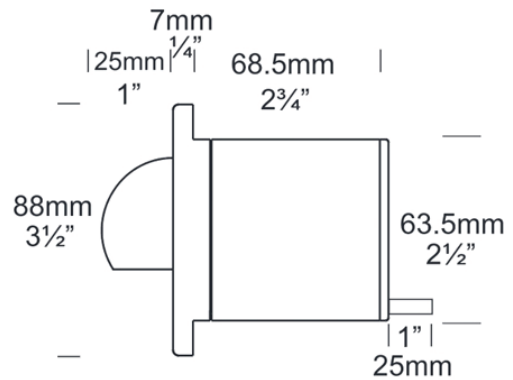

radiantlighting

**STEP LITE SOLID EYELID SQUARE** **OUTDOOR**

BY HUNZA

<b>PROJECT</b>	
<b>TYPE</b>	
<b>NOTES</b>	

<b>PRODUCT NAME</b>	Step Lite Solid Eyelid Square
<b>DESIGNER</b>	HUNZA
<b>MANUFACTURER</b>	HUNZA
<b>PRODUCT CODE</b>	73-970 (E-Coat Black) 73-971 (Solid Copper) 73-972 (E-Coat White Birch) 73-973 (E-Coat White) 73-974 (E-Coat Dark Grey) 73-975 (Stainless Steel) 73-977 (Metallic Silver) 73-978 (E-Coat Bronze) 73-979 (E-Coat Silver Star) 73-971PURE (Solid Copper, Pure LED) 73-973PURE (E-Coat White, Pure LED) 73-973GU (E-Coat White, GU10)
<b>CATEGORY</b>	Outdoor
<b>MATERIAL</b>	Solid Copper 316 Stainless Steel Power-Coated Aluminium

<b>LIGHT SOURCE</b>	Halogen 1 x 35W or LED 1 x 6W
<b>FINISHES</b>	E-Coat Black                      Stainless Steel Solid Copper                      Metallic Silver E-Coat White Birch              E-Coat Bronze E-Coat White                      E-Coat Silver Star E-Coat Dark Grey
<b>DIMENSIONS</b>	88 (L) x 88 (W) x 68.5 (H) mm
<b>BEAM ANGLES</b>	15°, 25°, 38°, 60°
<b>IP</b>	66
<b>ORIGIN</b>	New Zealand
<b>WARRANTY</b>	Electronics = 5 years Body Cop/SS = 10 years Body Aluminium = 5 years