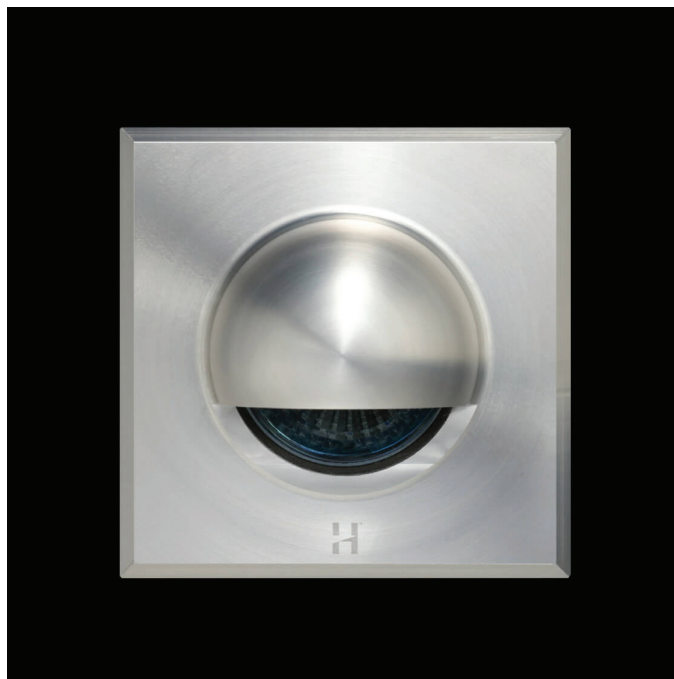

PROJECT	
TYPE	
NOTES	

STEP LITE SOLID EYELID SQUARE **OUTDOOR**

BY HUNZA

PRODUCT NAME	Step Lite Solid Eyelid Square
DESIGNER	HUNZA
MANUFACTURER	HUNZA
PRODUCT CODE	73-970 (Black) 73-973 (White) 73-972 (White Birch) 73-974 (Dark Anotec Grey) 73-977 (Metallic Silver) 73-979 (Silver Star) 73-978 (Bronze) 73-971 (Solid Copper) 73-975 (Stainless Steel)
CATEGORY	Outdoor
MATERIAL	Solid Copper 316 Stainless Steel Power-Coated Aluminium
LIGHT SOURCE	Halogen 1 x 35W or LED 1 x 6W

FINISHES	Black, White, White Birch, Dark Anotec Grey, Bronze, Silver Star, Metallic Silver, Solid Copper, Stainless Steel.
DIMENSIONS	88 (L) x 88 (W) x 68.5 (H) mm
IP	66
ORIGIN	New Zealand
WARRANTY	5 years (powder coated aluminium) 10 years (solid copper & 316 stainless steel)