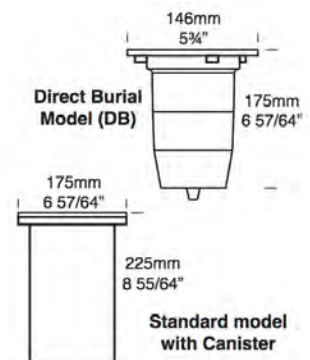

PROJECT	
TYPE	
NOTES	

ST50 HIGH POWER

OUTDOOR

BY HUNZA

PRODUCT NAME	ST50 High Power
DESIGNER	HUNZA
MANUFACTURER	HUNZA
PRODUCT CODE	73-3804-15 (Stainless Steel, Retro) 73-3814 (Stainless Steel, Series) 73-3804-15 (Stainless Steel, Retro, 40°) 73-3812 (Solid Bronze, Incl canister) 73-3813 (Solid Bronze, Direct Burial)
CATEGORY	Architectural
MATERIAL	Solid Bronze 316 Stainless Steel
LIGHT SOURCE	Pure LED
LUMENS	1000

FINISHES	Solid Bronze 316 Stainless Steel
DIMENSIONS	Ø 220 x 325 (H) mm
IP	67
BEAM ANGLES	15°, 30°, 40°, 70°
ORIGIN	New Zealand
WARRANTY	Electronics = 5 years Body Aluminium = 5 years