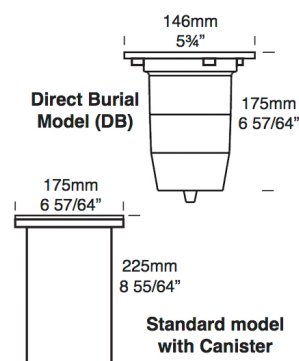

PROJECT	
TYPE	
NOTES	

ST50 HIGH POWER

OUTDOOR

BY HUNZA

PRODUCT NAME	ST50 High Power
DESIGNER	HUNZA
MANUFACTURER	HUNZA
PRODUCT CODE	73-3804-15 (Stainless Steel, Retro) 73-3814 (Stainless Steel, Series) 73-3804-15 (Stainless Steel, Retro, 40°) 73-3812 (Solid Bronze, Incl canister) 73-3813 (Solid Bronze, Direct Burial)
CATEGORY	Architectural
MATERIAL	Solid Bronze 316 Stainless Steel
LIGHT SOURCE	Pure LED
LUMENS	1000

FINISHES	Solid Bronze 316 Stainless Steel
DIMENSIONS	Ø 220 x 325 (H) mm
IP	67
ORIGIN	New Zealand
WARRANTY	10 years