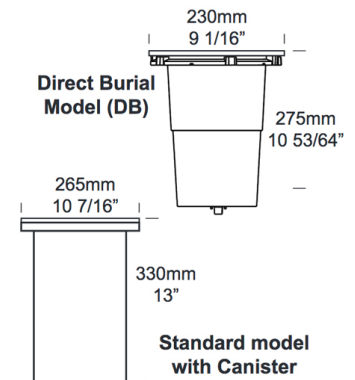

## ST150 ULTRA

OUTDOOR

BY HUNZA

<b>PRODUCT NAME</b>	ST150 Ultra	<b>FINISHES</b>	Solid Bronze 316 Stainless Steel
<b>DESIGNER</b>	HUNZA	<b>DIMENSIONS</b>	Ø 230 x 275 (H) mm Ø 265 x 330 (H) mm
<b>MANUFACTURER</b>	HUNZA	<b>BEAM ANGLES</b>	22°, 33°, 51°
<b>PRODUCT CODE</b>	73-3790 (Solid Bronze, Incl Canister) 73-3791 (Stainless Steel, Incl direct burial) 73-3792 (Solid Bronze, incl direct burial) 73-3793 (Stainless Steel Polished, incl direct burial)	<b>IP</b>	67
<b>CATEGORY</b>	Architectural	<b>ORIGIN</b>	New Zealand
<b>MATERIAL</b>	Solid Bronze 316 Stainless Steel	<b>WARRANTY</b>	Electronics = 5 years Body Aluminium = 5 years
<b>LIGHT SOURCE</b>	52W LED		
<b>LUMEN OUTPUT</b>	5,000 Lumens @ 1400		