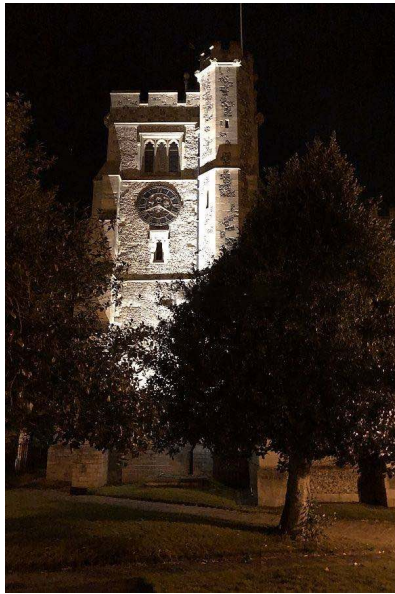

## ST150 ULTRA

OUTDOOR

BY HUNZA

<b>PRODUCT NAME</b>	ST150 Ultra	<b>FINISHES</b>	Solid Bronze 316 Stainless Steel
<b>DESIGNER</b>	HUNZA	<b>DIMENSIONS</b>	Ø 230 x 275 (H) mm Ø 265 x 330 (H) mm
<b>MANUFACTURER</b>	HUNZA	<b>BEAM ANGLES</b>	22°, 33°, 51°
<b>PRODUCT CODE</b>	73-3790 (Solid Bronze, Incl Canister) 73-3791 (Stainless Steel, Incl direct burial) 73-3792 (Solid Bronze, incl direct burial) 73-3793 (Stainless Steel Polished, incl direct burial)	<b>IP</b>	67
<b>CATEGORY</b>	Architectural	<b>ORIGIN</b>	New Zealand
<b>MATERIAL</b>	Solid Bronze 316 Stainless Steel	<b>WARRANTY</b>	Electronics = 5 years Body Aluminium = 5 years
<b>LIGHT SOURCE</b>	52W LED		
<b>LUMEN OUTPUT</b>	5,000 Lumens @ 1400		