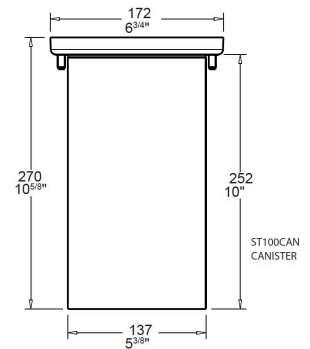

radiantlighting

SAFE TOUCH 100

FLOOR + OUTDOOR

BY HUNZA

PROJECT	
TYPE	
NOTES	

PRODUCT NAME	Safe Touch 100
DESIGNER	HUNZA
MANUFACTURER	HUNZA
PRODUCT CODE	73-3820 (Solid Bronze) 73-3821 (Stainless Steel) 73-3822 (Solid Bronze, Retro) 73-3823 (Stainless Steel, Retro) 73-3824 (Solid Bronze, Direct Burial) 73-3825 (Stainless Steel, Direct Burial) 73-3826 (Solid Bronze, Retro, Direct Burial) 73-3827 (Stainless Steel, Retro, Direct Burial)
CATEGORY	Floor & Outdoor
MATERIAL	Solid Bronze or 316 Stainless Steel Flange
LIGHT SOURCE	26W LED

LUMEN OUTPUT	2700 Lumens @ 700mA
FINISHES	Solid Bronze Stainless Steel
DIMENSIONS	Ø 168 x 235 (H) mm Ø 172 x 270 (H) mm
BEAM ANGLES	13°, 20°, 25°, 34°
IP	68 (not for use in pools or ponds)
ORIGIN	New Zealand
WARRANTY	5 years

PERTH
T +61 08 9240 1008
F +61 08 9240 1178
sales@radiantlighting.com.au

SYDNEY
T 1300 438 609
F 1300 438 610
sydney@radiantlighting.com.au

MELBOURNE
T 1300 438 609
F 1300 438 610
melbourne@radiantlighting.com.au

BRISBANE
T 1300 438 609
F 1300 438 610
brisbane@radiantlighting.com.au