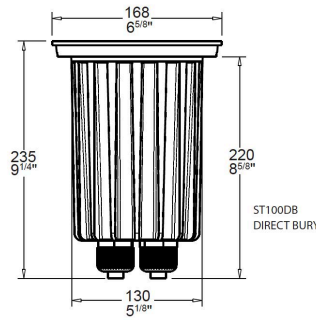

radiantlighting

SAFE TOUCH 100

FLOOR + OUTDOOR

BY HUNZA

PROJECT	
TYPE	
NOTES	

PRODUCT NAME	Safe Touch 100
DESIGNER	HUNZA
MANUFACTURER	HUNZA
PRODUCT CODE	73-3820 (Solid Bronze) 73-3821 (Stainless Steel) 73-3822 (Solid Bronze, Retro) 73-3823 (Stainless Steel, Retro) 73-3824 (Solid Bronze, Direct Burial) 73-3825 (Stainless Steel, Direct Burial) 73-3826 (Solid Bronze, Retro, Direct Burial) 73-3827 (Stainless Steel, Retro, Direct Burial)
CATEGORY	Floor & Outdoor
MATERIAL	Solid Bronze or 316 Stainless Steel Flange
LIGHT SOURCE	26W LED

LUMEN OUTPUT	2700 Lumens @ 700mA
FINISHES	Solid Bronze Stainless Steel
DIMENSIONS	Ø 168 x 235 (H) mm Ø 172 x 270 (H) mm
BEAM ANGLES	13°, 20°, 25°, 34°
IP	68 (not for use in pools or ponds)
ORIGIN	New Zealand
WARRANTY	5 years