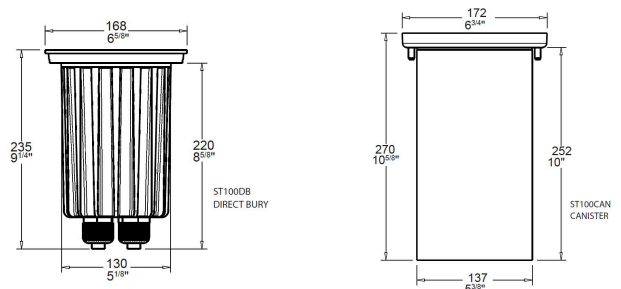

DRAWING

PERTH
T +61 08 9240 1008
F +61 08 9240 1178
sales@radiantlighting.com.au

SYDNEY
T 1300 438 609
F 1300 438 610
sydney@radiantlighting.com.au

MELBOURNE
T 1300 438 609
F 1300 438 610
melbourne@radiantlighting.com.au

BRISBANE
T 1300 438 609
F 1300 438 610
brisbane@radiantlighting.com.au