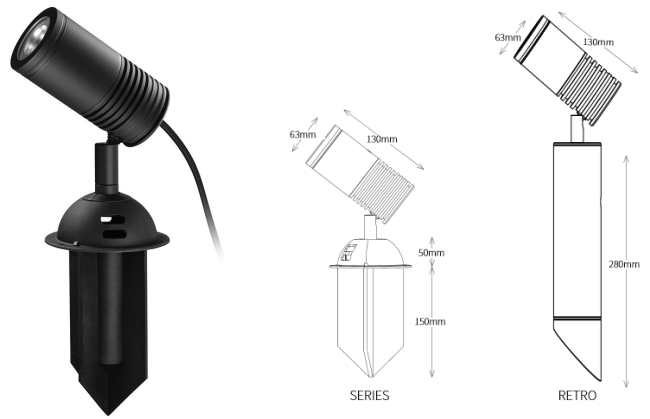

radiantlighting

SPIKE SPOT HIGH POWER OUTDOOR

BY HUNZA

PROJECT	
TYPE	
NOTES	

PRODUCT NAME	Spike Spot High Power
DESIGNER	Hunza
MANUFACTURER	Hunza
PRODUCT CODE	73-20HP/S (E-Coat Black, Series) 73-20HP/R (E-Coat Black, Retro) 73-26HP/S (Corten, Series) 73-28HP/R (E-Coat Bronze, Retro)
CATEGORY	Outdoor
MATERIAL	Powder-coated Aluminium
LED CHIP	Cree CXA1512 Plug and Play field replaceable LED board
LUMEN OUTPUT	1200 Lumens @ 700mA

FINISHES	E-Coat Black Corten E-Coat Bronze
BEAM ANGLES	15°, 30°, 40°, 70°
DIMENSIONS	Ø 63 x h 130 mm
IP	66
ORIGIN	New Zealand
WARRANTY	5 years

PERTH
T +61 08 9240 1008
F +61 08 9240 1178
sales@radiantlighting.com.au