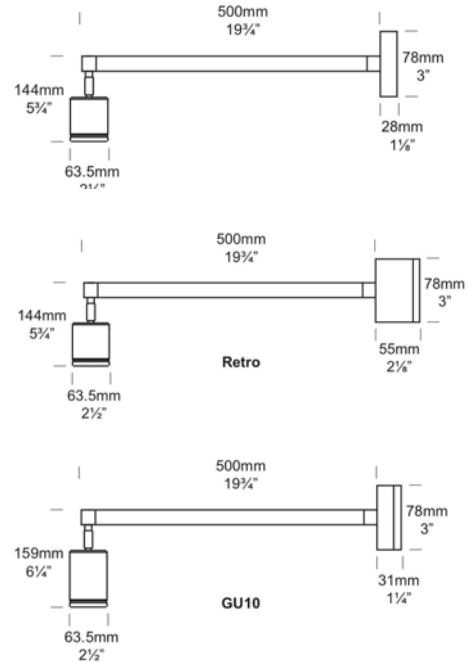

radiantlighting

SIGN LITE

OUTDOOR

BY HUNZA

PROJECT	
TYPE	
NOTES	

PRODUCT NAME	Sign Lite
DESIGNER	Hunza
MANUFACTURER	Hunza
PRODUCT CODE	73-1200 (E-Coat Black) 73-1200PURE (E-Coat Black, Pure LED) 73-1300 (E-Coat Black, Retro) 73-1200GU (E-Coat Black, GU10) 73-1203GU (E-Coat White, GU10) 73-1204 (E-Coat White, Pure LED) 73-1210 (Copper) 73-1310 (Copper, Retro) 73-1250 (Stainless Steel) 73-1350 (Stainless Steel, Retro) 73-1290 (E-Coat Silver Star) 73-1290R (E-Coat Silver Star, Retro)
CATEGORY	Outdoor
MATERIAL	Solid Copper 316 Stainless Steel Powder-coated Aluminium

LIGHT SOURCE	Soraa MR16 LED 7.5W
OTHER LAMP OPTIONS	GU10 LED
LUMEN OUTPUT	600 Lumens @ 1050mA
FINISHES	E-Coat Black, E-Coat White, Copper, Stainless Steel, E-Coat Silver Star.
BEAM ANGLES	15°, 25°, 38°, 60°
DIMENSIONS	Refer to line drawings
IP	66
ORIGIN	New Zealand
WARRANTY	Electronics = 5 years Body Cop/ SS = 10 years Body Aluminium = 5 years