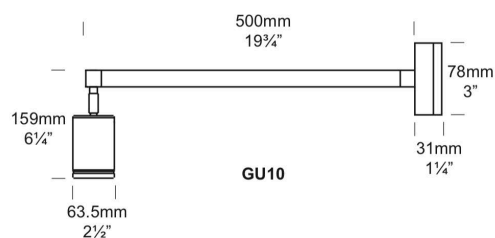

## SIGN LITE

**OUTDOOR**

BY HUNZA

<b>PRODUCT NAME</b>	Sign Lite
<b>DESIGNER</b>	Hunza
<b>MANUFACTURER</b>	Hunza
<b>PRODUCT CODE</b>	73-1200 / 1300 (Black) 73-1210 / 1310 (Copper) 73-1250 / 1350 (Stainless Steel)  Retro: Upon Request  GU10: Upon Request
<b>CATEGORY</b>	Outdoor
<b>MATERIAL</b>	Solid Copper 316 Stainless Steel Powder-coated Aluminium

<b>LIGHT SOURCE</b>	Soraa MR16 LED 7.5W
<b>OTHER LAMP OPTIONS</b>	GU10 LED
<b>FINISHES</b>	E-Black Copper Stainless Steel Corten
<b>DIMENSIONS</b>	Refer to line drawings
<b>IP</b>	66
<b>ORIGIN</b>	New Zealand
<b>WARRANTY</b>	5 Years 10 Years (Solid Copper & 316 Stainless Steel)