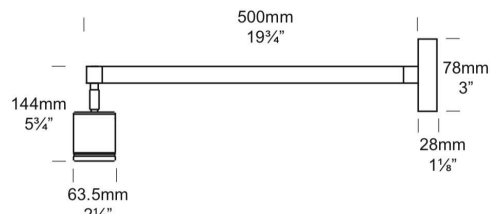

## SIGN LITE

**OUTDOOR**

BY HUNZA

<b>PRODUCT NAME</b>	Sign Lite
<b>DESIGNER</b>	Hunza
<b>MANUFACTURER</b>	Hunza
<b>PRODUCT CODE</b>	73-1200 / 1300 (Black) 73-1210 / 1310 (Copper) 73-1250 / 1350 (Stainless Steel)  Retro: Upon Request  GU10: Upon Request
<b>CATEGORY</b>	Outdoor
<b>MATERIAL</b>	Solid Copper 316 Stainless Steel Powder-coated Aluminium

<b>LIGHT SOURCE</b>	Soraa MR16 LED 7.5W
<b>OTHER LAMP OPTIONS</b>	GU10 LED
<b>FINISHES</b>	E-Black Copper Stainless Steel Corten
<b>DIMENSIONS</b>	Refer to line drawings
<b>IP</b>	66
<b>ORIGIN</b>	New Zealand
<b>WARRANTY</b>	5 Years 10 Years (Solid Copper & 316 Stainless Steel)