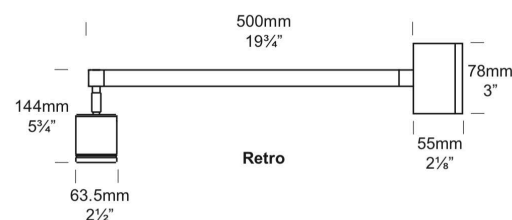

## SIGN LITE

**OUTDOOR**

BY HUNZA

<b>PRODUCT NAME</b>	Sign Lite
<b>DESIGNER</b>	Hunza
<b>MANUFACTURER</b>	Hunza
<b>PRODUCT CODE</b>	73-1200 / 1300 (Black) 73-1210 / 1310 (Copper) 73-1250 / 1350 (Stainless Steel)  Retro: Upon Request  GU10: Upon Request
<b>CATEGORY</b>	Outdoor
<b>MATERIAL</b>	Solid Copper 316 Stainless Steel Powder-coated Aluminium

<b>LIGHT SOURCE</b>	Soraa MR16 LED 7.5W
<b>OTHER LAMP OPTIONS</b>	GU10 LED
<b>FINISHES</b>	E-Black Copper Stainless Steel Corten
<b>DIMENSIONS</b>	Refer to line drawings
<b>IP</b>	66
<b>ORIGIN</b>	New Zealand
<b>WARRANTY</b>	5 Years 10 Years (Solid Copper & 316 Stainless Steel)