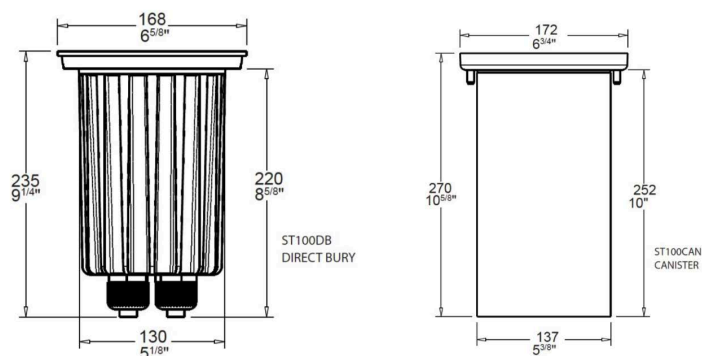

PROJECT	
TYPE	
NOTES	

SAFE TOUCH 100 RGBW IN GROUND & RECESSED

BY HUNZA

PRODUCT NAME	Safe Touch 100 RGBW
DESIGNER	HUNZA
MANUFACTURER	HUNZA
PRODUCT CODE	73-3828 (Solid Bronze) 73-3829 (Stainless Steel) 73-3830 (Solid Bronze, Retro) 73-3831 (Stainless Steel, Retro) 73-3832 (Solid Bronze, Direct Burial) 73-3823 (Stainless Steel, Direct Burial) 73-3824 (Solid Bronze, Retro, Direct Burial) 73-3825 (Stainless Steel, Retro, Direct Burial)
CATEGORY	Outdoor & Floor
MATERIAL	Solid Bronze or 316 Stainless Steel Flange
BEAM ANGLES	13°, 30°, 50°

LIGHT SOURCE	26W LED
LUMEN OUTPUT	1400 @ 350mA
IP	68 (not for use in pools or ponds)
DIMENSIONS	Ø 168 x 235 (H) mm Ø 172 x 270 (H) mm
FINISHES	Solid Bronze Stainless Steel
ORIGIN	New Zealand
WARRANTY	5 years