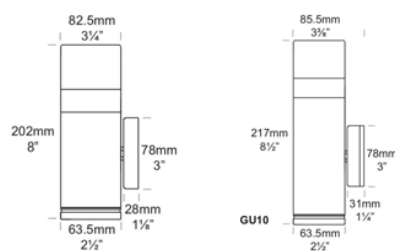

PILLAR PAGODA LITE

OUTDOOR

BY HUNZA

PRODUCT NAME	Pillar Pagoda Lite
DESIGNER	Hunza
MANUFACTURER	Hunza
PRODUCT CODE	<p>73-300 (E-Coat Black) 73-301 (Copper) 73-301PURE (Copper, Pure LED) 73-302 (E-Coat White Birch) 73-303 (E-Coat White) 73-304 (E-Coat Dark Grey) 73-305 (Stainless Steel) 73-305GU (Stainless Steel, GU10) 73-307 (Metallic Silver) 73-308 (E-Coat Bronze) 73-309 (Silver Star)</p> <p>RETRO: 73-310 (E-Coat Black, Retro) 73-310PURE (E-Coat Black, Retro, Pure LED) 73-311 (Copper, Retro) 73-311PURE (Copper, Retro, Pure LED) 73-312 (E-Coat White Birch, Retro) 73-313 (E-Coat White, Retro) 73-314 E-Coat Dark Grey, Retro) 73-315 (Stainless Steel, Retro) 73-315PURE (Stainless Steel, Pure LED) 73-317 (Metallic Silver, Retro) 73-318 E-Coat Bronze, Retro) 73-319 (E-Coat Silver Star, Retro) 73-319PURE (E-Coat Silver Star, Retro, Pure LED)</p>
CATEGORY	Outdoor

PROJECT	
TYPE	
NOTES	

LIGHT SOURCE	1x G4 LED and 1x Soraa MR16 LED 7.5W										
OTHER LAMP OPTIONS	GU10 LED										
BEAM ANGLES	15°, 25°, 38°, 60° & 360°										
FINISHES	<table border="0"> <tr> <td>E-Coat Black</td> <td>Stainless Steel</td> </tr> <tr> <td>Copper</td> <td>Metallic Silver</td> </tr> <tr> <td>E-Coat White Birch</td> <td>E-Coat Bronze</td> </tr> <tr> <td>E-Coat White</td> <td>E-Coat Silver Star</td> </tr> <tr> <td>E-Coat Dark Grey</td> <td></td> </tr> </table>	E-Coat Black	Stainless Steel	Copper	Metallic Silver	E-Coat White Birch	E-Coat Bronze	E-Coat White	E-Coat Silver Star	E-Coat Dark Grey	
E-Coat Black	Stainless Steel										
Copper	Metallic Silver										
E-Coat White Birch	E-Coat Bronze										
E-Coat White	E-Coat Silver Star										
E-Coat Dark Grey											
MATERIAL	<p>Solid Copper 316 Stainless Steel Powder-coated Aluminium</p>										
DIMENSIONS	<p>Ø 63.5 x 202 (H) mm Ø 63.5 x 217 (H) mm</p>										
IP	66										
ORIGIN	New Zealand										
WARRANTY	<p>Electronics = 5 years Body Cop/ SS = 10 years Body Aluminium = 5 years</p>										