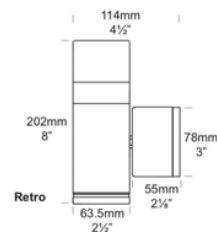

PILLAR PAGODA LITE

OUTDOOR

BY HUNZA

PRODUCT NAME	Pillar Pagoda Lite
DESIGNER	Hunza
MANUFACTURER	Hunza
PRODUCT CODE	<p>73-300 (E-Coat Black) 73-301 (Copper) 73-301PURE (Copper, Pure LED) 73-302 (E-Coat White Birch) 73-303 (E-Coat White) 73-304 (E-Coat Dark Grey) 73-305 (Stainless Steel) 73-305GU (Stainless Steel, GU10) 73-307 (Metallic Silver) 73-308 (E-Coat Bronze) 73-309 (Silver Star)</p> <p>RETRO: 73-310 (E-Coat Black, Retro) 73-310PURE (E-Coat Black, Retro, Pure LED) 73-311 (Copper, Retro) 73-311PURE (Copper, Retro, Pure LED) 73-312 (E-Coat White Birch, Retro) 73-313 (E-Coat White, Retro) 73-314 E-Coat Dark Grey, Retro) 73-315 (Stainless Steel, Retro) 73-315PURE (Stainless Steel, Pure LED) 73-317 (Metallic Silver, Retro) 73-318 E-Coat Bronze, Retro) 73-319 (E-Coat Silver Star, Retro) 73-319PURE (E-Coat Silver Star, Retro, Pure LED)</p>
CATEGORY	Outdoor

PROJECT	
TYPE	
NOTES	

LIGHT SOURCE	1x G4 LED and 1x Soraa MR16 LED 7.5W										
OTHER LAMP OPTIONS	GU10 LED										
BEAM ANGLES	15°, 25°, 38°, 60° & 360°										
FINISHES	<table border="0"> <tr> <td>E-Coat Black</td> <td>Stainless Steel</td> </tr> <tr> <td>Copper</td> <td>Metallic Silver</td> </tr> <tr> <td>E-Coat White Birch</td> <td>E-Coat Bronze</td> </tr> <tr> <td>E-Coat White</td> <td>E-Coat Silver Star</td> </tr> <tr> <td>E-Coat Dark Grey</td> <td></td> </tr> </table>	E-Coat Black	Stainless Steel	Copper	Metallic Silver	E-Coat White Birch	E-Coat Bronze	E-Coat White	E-Coat Silver Star	E-Coat Dark Grey	
E-Coat Black	Stainless Steel										
Copper	Metallic Silver										
E-Coat White Birch	E-Coat Bronze										
E-Coat White	E-Coat Silver Star										
E-Coat Dark Grey											
MATERIAL	<p>Solid Copper 316 Stainless Steel Powder-coated Aluminium</p>										
DIMENSIONS	<p>Ø 63.5 x 202 (H) mm Ø 63.5 x 217 (H) mm</p>										
IP	66										
ORIGIN	New Zealand										
WARRANTY	<p>Electronics = 5 years Body Cop/ SS = 10 years Body Aluminium = 5 years</p>										