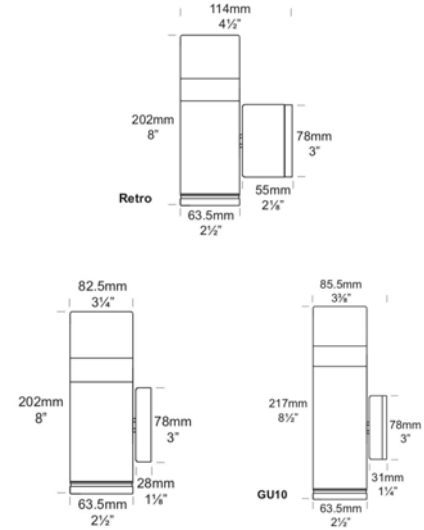

## PILLAR PAGODA LITE

**OUTDOOR**

BY HUNZA

<b>PRODUCT NAME</b>	Pillar Pagoda Lite	<b>LIGHT SOURCE</b>	1x G4 LED and 1x Soraa MR16 LED 7.5W									
<b>DESIGNER</b>	Hunza	<b>OTHER LAMP OPTIONS</b>	GU10 LED									
<b>MANUFACTURER</b>	Hunza	<b>CATEGORY</b>	Outdoor									
<b>PRODUCT CODE</b>	<p>73-300 (E-Coat Black)            73-301 (Copper)            73-301PURE (Copper, Pure LED)            73-302 (E-Coat White Birch)            73-303 (E-Coat White)            73-304 (E-Coat Dark Grey)            73-305 (Stainless Steel)            73-305GU (Stainless Steel, GU10)            73-307 (Metallic Silver)            73-308 (E-Coat Bronze)            73-309 (Silver Star)</p> <p><b>RETRO:</b>            73-310 (E-Coat Black, Retro)            73-310PURE (E-Coat Black, Retro, Pure LED)            73-311 (Copper, Retro)            73-311PURE (Copper, Retro, Pure LED)            73-312 (E-Coat White Birch, Retro)            73-313 (E-Coat White, Retro)            73-314 E-Coat Dark Grey, Retro)            73-315 (Stainless Steel, Retro)            73-315PURE (Stainless Steel, Pure LED)            73-317 (Metallic Silver, Retro)            73-318 E-Coat Bronze, Retro)            73-319 (E-Coat Silver Star, Retro)            73-319PURE (E-Coat Silver Star, Retro, Pure LED)</p>	<p><b>FINISHES</b></p> <table border="0"> <tr> <td>E-Coat Black</td> <td>Stainless Steel</td> </tr> <tr> <td>Copper</td> <td>Metallic Silver</td> </tr> <tr> <td>E-Coat White Birch</td> <td>E-Coat Bronze</td> </tr> <tr> <td>E-Coat White</td> <td>E-Coat Silver Star</td> </tr> <tr> <td>E-Coat Dark Grey</td> <td></td> </tr> </table> <p><b>MATERIAL</b></p> <p>Solid Copper            316 Stainless Steel            Powder-coated Aluminium</p> <p><b>DIMENSIONS</b></p> <p>Ø 63.5 x 202 (H) mm            Ø 63.5 x 217 (H) mm</p> <p><b>IP</b></p> <p>66</p> <p><b>ORIGIN</b></p> <p>New Zealand</p> <p><b>WARRANTY</b></p> <p>Electronics = 5 years            Body Cop/ SS = 10 years            Body Aluminium = 5 years</p>	E-Coat Black	Stainless Steel	Copper	Metallic Silver	E-Coat White Birch	E-Coat Bronze	E-Coat White	E-Coat Silver Star	E-Coat Dark Grey	
E-Coat Black	Stainless Steel											
Copper	Metallic Silver											
E-Coat White Birch	E-Coat Bronze											
E-Coat White	E-Coat Silver Star											
E-Coat Dark Grey												