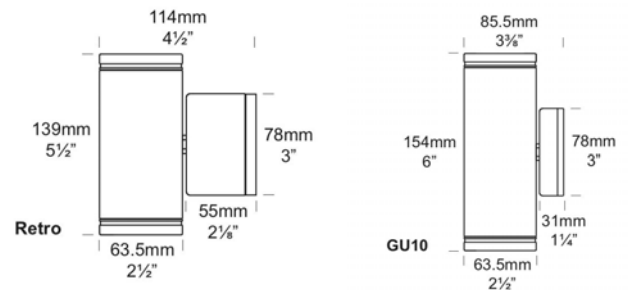

PROJECT	
TYPE	
NOTES	

PILLAR LITE

OUTDOOR

BY HUNZA

PRODUCT NAME	Pillar Lite
DESIGNER	Hunza
MANUFACTURER	Hunza
PRODUCT CODE	<p>73-90 (Black) 73-93 (White) 73-92 (White Birch) 73-94 (Dark Anotec Grey) 73-98 (Bronze) 73-99 (Silver Star) 73-97 (Metallic Silver) 73-91 (Solid Copper) 73-95 (316 Stainless Steel)</p> <p>Retro: 73-210 (Black) 73-213 (White) 73-212 (White Birch) 73-214 (Dark Anotec Grey) 73-218 (Bronze) 73-219 (Silver Star) 73-217 (Metallic Silver) 73-211 (Solid Copper) 73-215 (316 Stainless Steel)</p> <p>GU10: 73-90GU (Black) 73-91GU (Copper) 73-92GU (WB) 73-93GU (W) 73-94GU (DAGr) 73-95GU (Stainless Steel) 73-96GU (Corten) 73-97GU (Met Silver) 73-98GU (Br) 73-99GU (SStar)</p>

MATERIAL	Solid Copper 316 Stainless Steel Powder-coated Aluminium
LIGHT SOURCE	2x Sora MR16 LED 7.5W
OTHER LAMP OPTIONS	GU10 LED (2x Sora GU10 LED 7.5W)
CATEGORY	Outdoor
FINISHES	Black, White, White Birch, Dark Anotec, Grey Bronze, Silver Star, Metallic Silver, Solid Copper, 316 Stainless Steel, Corten.
DIMENSIONS	63.5 x 139 (H) mm GU10: 153 (H) x 94.5 (W) mm
IP	66
ORIGIN	New Zealand
WARRANTY	5 Years 10 Years (Solid Copper & 316 Stainless Steel)