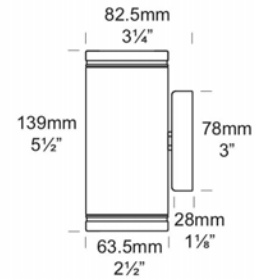

PROJECT	
TYPE	
NOTES	

PILLAR LITE

OUTDOOR

BY HUNZA

PRODUCT NAME	Pillar Lite
DESIGNER	Hunza
MANUFACTURER	Hunza
PRODUCT CODE	<p>73-90 (Black) 73-93 (White) 73-92 (White Birch) 73-94 (Dark Anotec Grey) 73-98 (Bronze) 73-99 (Silver Star) 73-97 (Metallic Silver) 73-91 (Solid Copper) 73-95 (316 Stainless Steel)</p> <p>Retro: 73-210 (Black) 73-213 (White) 73-212 (White Birch) 73-214 (Dark Anotec Grey) 73-218 (Bronze) 73-219 (Silver Star) 73-217 (Metallic Silver) 73-211 (Solid Copper) 73-215 (316 Stainless Steel)</p> <p>GU10: 73-90GU (Black) 73-91GU (Copper) 73-92GU (WB) 73-93GU (W) 73-94GU (DAGr) 73-95GU (Stainless Steel) 73-96GU (Corten) 73-97GU (Met Silver) 73-98GU (Br) 73-99GU (SStar)</p>

MATERIAL	Solid Copper 316 Stainless Steel Powder-coated Aluminium
LIGHT SOURCE	2x Sora MR16 LED 7.5W
OTHER LAMP OPTIONS	GU10 LED (2x Sora GU10 LED 7.5W)
CATEGORY	Outdoor
FINISHES	Black, White, White Birch, Dark Anotec, Grey Bronze, Silver Star, Metallic Silver, Solid Copper, 316 Stainless Steel, Corten.
DIMENSIONS	63.5 x 139 (H) mm GU10: 153 (H) x 94.5 (W) mm
IP	66
ORIGIN	New Zealand
WARRANTY	5 Years 10 Years (Solid Copper & 316 Stainless Steel)