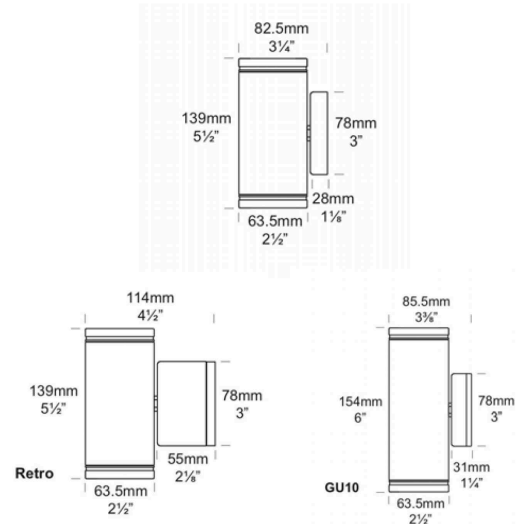

## PILLAR LITE

**OUTDOOR**

BY HUNZA

<b>PRODUCT NAME</b>	Pillar Lite
<b>DESIGNER</b>	Hunza
<b>MANUFACTURER</b>	Hunza
<b>PRODUCT CODE</b>	<p>73-90 (Black)            73-92 (White Birch)            73-94 (Dark Anotec Grey)            73-98 (Bronze)            73-99 (Silver Star)            73-97 (Metallic Silver)            73-91 (Solid Copper)            73-95 (316 Stainless Steel)</p> <p><b>Retro:</b>            73-210 (Black)            73-213 (White)            73-212 (White Birch)            73-214 (Dark Anotec Grey)            73-218 (Bronze)            73-219 (Silver Star)            73-217 (Metallic Silver)            73-211 (Solid Copper)            73-215 (316 Stainless Steel)</p> <p><b>GU10:</b>            73-90GU (Black)            73-91GU (Copper)            73-92GU (WB)            73-93GU (W)            73-94GU (DAGr)            73-95GU (Stainless Steel)            73-96GU (Corten)            73-97GU (Met Silver)            73-98GU (Br)            73-99GU (SStar)</p>

<b>MATERIAL</b>	Solid Copper 316 Stainless Steel Powder-coated Aluminium
<b>LIGHT SOURCE</b>	2x Soraa MRI16 LED 7.5W
<b>OTHER LAMP OPTIONS</b>	GU10 LED (2x Soraa GU10 LED 7.5W)
<b>CATEGORY</b>	Outdoor
<b>FINISHES</b>	Black, White, White Birch, Dark Anotec, Grey Bronze, Silver Star, Metallic Silver, Solid Copper, 316 Stainless Steel, Corten.
<b>DIMENSIONS</b>	63.5 x 139 (H) mm <b>GU10:</b> 153 (H) x 94.5 (W) mm
<b>IP</b>	66
<b>ORIGIN</b>	New Zealand
<b>WARRANTY</b>	5 Years 10 Years (Solid Copper & 316 Stainless Steel)